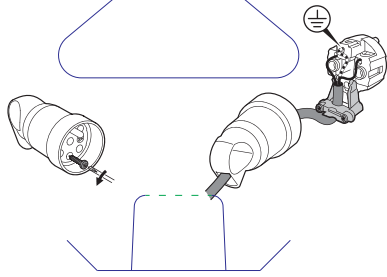

LEI13384AA © Legrand 2019

16 A - 230 V ~
3680 W

0 939 04

Legrand

legrand

Pro & Consumer Service
BP 30078 - 87002 LIMOGES CEDEX FRANCE
www.legrand.fr
Design and Quality by LEGRAND (France)

NF
2 ans
GARANTIE