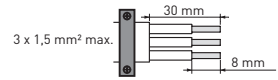

LEI13384AA © Legrand 2019

16 A - 230 V ~
3680 W

0 939 04

Legrand

legrand

Pro & Consumer Service
BP 30078 - 87002 LIMOGES CEDEX FRANCE
www.legrand.fr
Design and Quality by LEGRAND (France)

NF
2 ans
GARANTIE