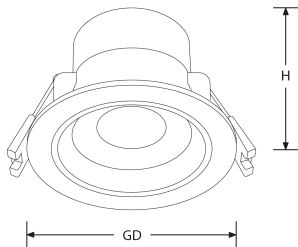

Product Description:

Product Image:

Line Drawing

Polar Curve

Product Specs:

Technology	LED	Input Voltage	200-240V AC
Positional Adjustment	Fixe	Number of LEDs	18
Lifetime L70 (hrs)	25000	Dimmable	Oui
IP Rating	IP40	Acoustic Rated	Oui
Operating Env. Temp. (Min) °C	-20°C	Operating Env. Temp. (Max) °C	40°C
Power Factor	0.9	Overall Diameter (mm)	85
Height (mm)	55	Cutout Diameter (mm)	75

SKU Table and Ordering:

SKU Code	Wattage	Beam Angle	Lumens	Lumens/Watt	CRI	Colour	Finish Colour
EN-DL5W/30	5	38	480	96	80	3000	Blanc
EN-DL5W/40	5	38	520	104	80	4000	Blanc

Warranty:

This product has a guarantee period of . Warranties may be available on certain products as indicated in the product description. Warranties are valid from the date of purchase. The warranty is invalid in the case of improper use, installation, tampering, removal of the Q.C. date label or installation in an improper working environment or installation. Should this product fail during the warranty period it will be replaced free of charge, subject to the correct installation of the original product and subsequent return of the faulty unit. Aurora does not accept responsibility for any installation costs associated with the replacement of this product and Aurora reserves the right to alter specifications without prior notice.