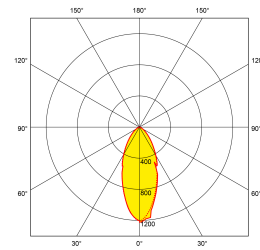

Product Description:

Product Image:

Line Drawing

Polar Curve

Product Specs:

Technology	LED	Input Voltage	200-240V AC
Positional Adjustment	Fixe	Number of LEDs	18
Lifetime L70 (hrs)	25000	Dimmable	Oui
IP Rating	IP40	Acoustic Rated	Oui
Operating Env. Temp. (Min) °C	-20°C	Operating Env. Temp. (Max) °C	40°C
Power Factor	0.9	Overall Diameter (mm)	85
Height (mm)	55	Cutout Diameter (mm)	75

SKU Table and Ordering:

SKU Code	Wattage	Beam Angle	Lumens	Lumens/Watt	CRI	Colour	Finish Colour
EN-DL5W/30	5	38	480	96	80	3000	Blanc
EN-DL5W/40	5	38	520	104	80	4000	Blanc

Warranty:

This product has a guarantee period of . Warranties may be available on certain products as indicated in the product description. Warranties are valid from the date of purchase. The warranty is invalid in the case of improper use, installation, tampering, removal of the Q.C. date label or installation in an improper working environment or installation. Should this product fail during the warranty period it will be replaced free of charge, subject to the correct installation of the original product and subsequent return of the faulty unit. Aurora does not accept responsibility for any installation costs associated with the replacement of this product and Aurora reserves the right to alter specifications without prior notice.