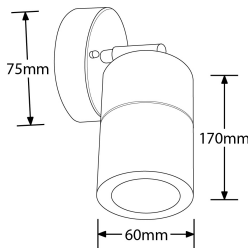

Product Image:

Line Drawing

Product Specs:

Input Voltage	220-240V AC	Lamp Type	GU10
Lamp Base	GU10	Positional Adjustment	Orientable
Luminaire Distribution	Direct	Dimmable	Non
IP Rating	IP44	Fire Protection	No
Acoustic Rated	No	Optic Material	Verre
Overall Diameter (mm)	60	Height (mm)	95
Weight (Kg)	0.342		