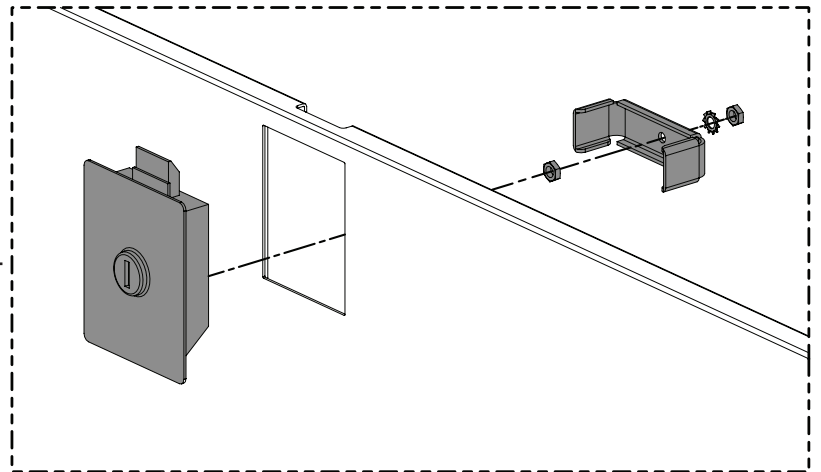

Side Panel Lock  
Qty: 2

**Tool List:**

- 8mm Hex Driver

Door Lock Key  
Qty: 4

1

Backside View

2