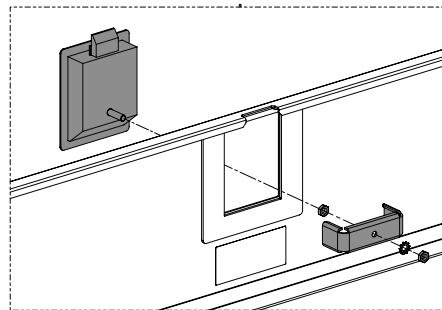

Side Panel Lock  
Qty: 2

**Tool List:**

- 8mm Hex Driver

Door Lock Key  
Qty: 4

1

Backside View

2