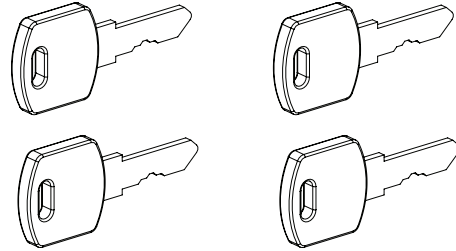

Side Panel Lock  
Qty: 2

**Tool List:**

- 8mm Hex Driver

Door Lock Key  
Qty: 4

1

Backside View

2