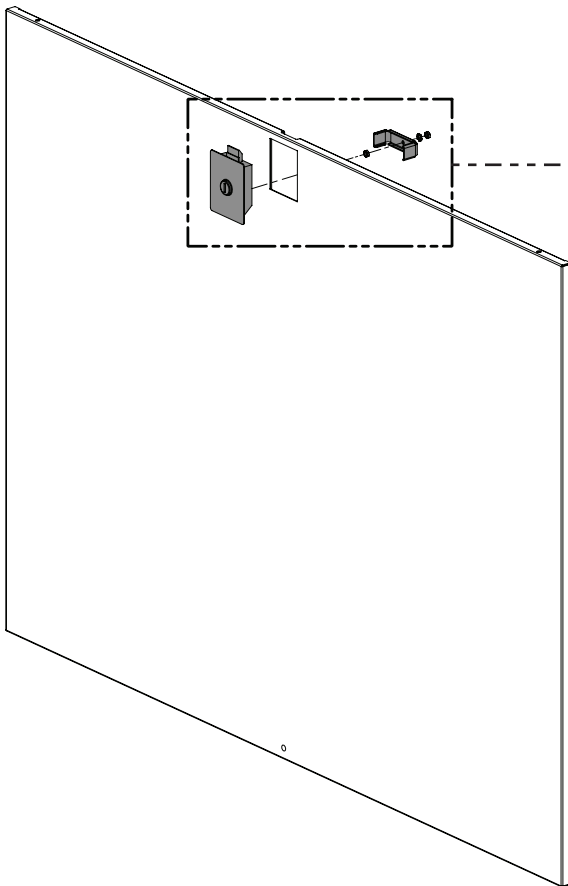

Side Panel Lock  
Qty: 2

**Tool List:**

- 8mm Hex Driver

Door Lock Key  
Qty: 4

1

Backside View

2