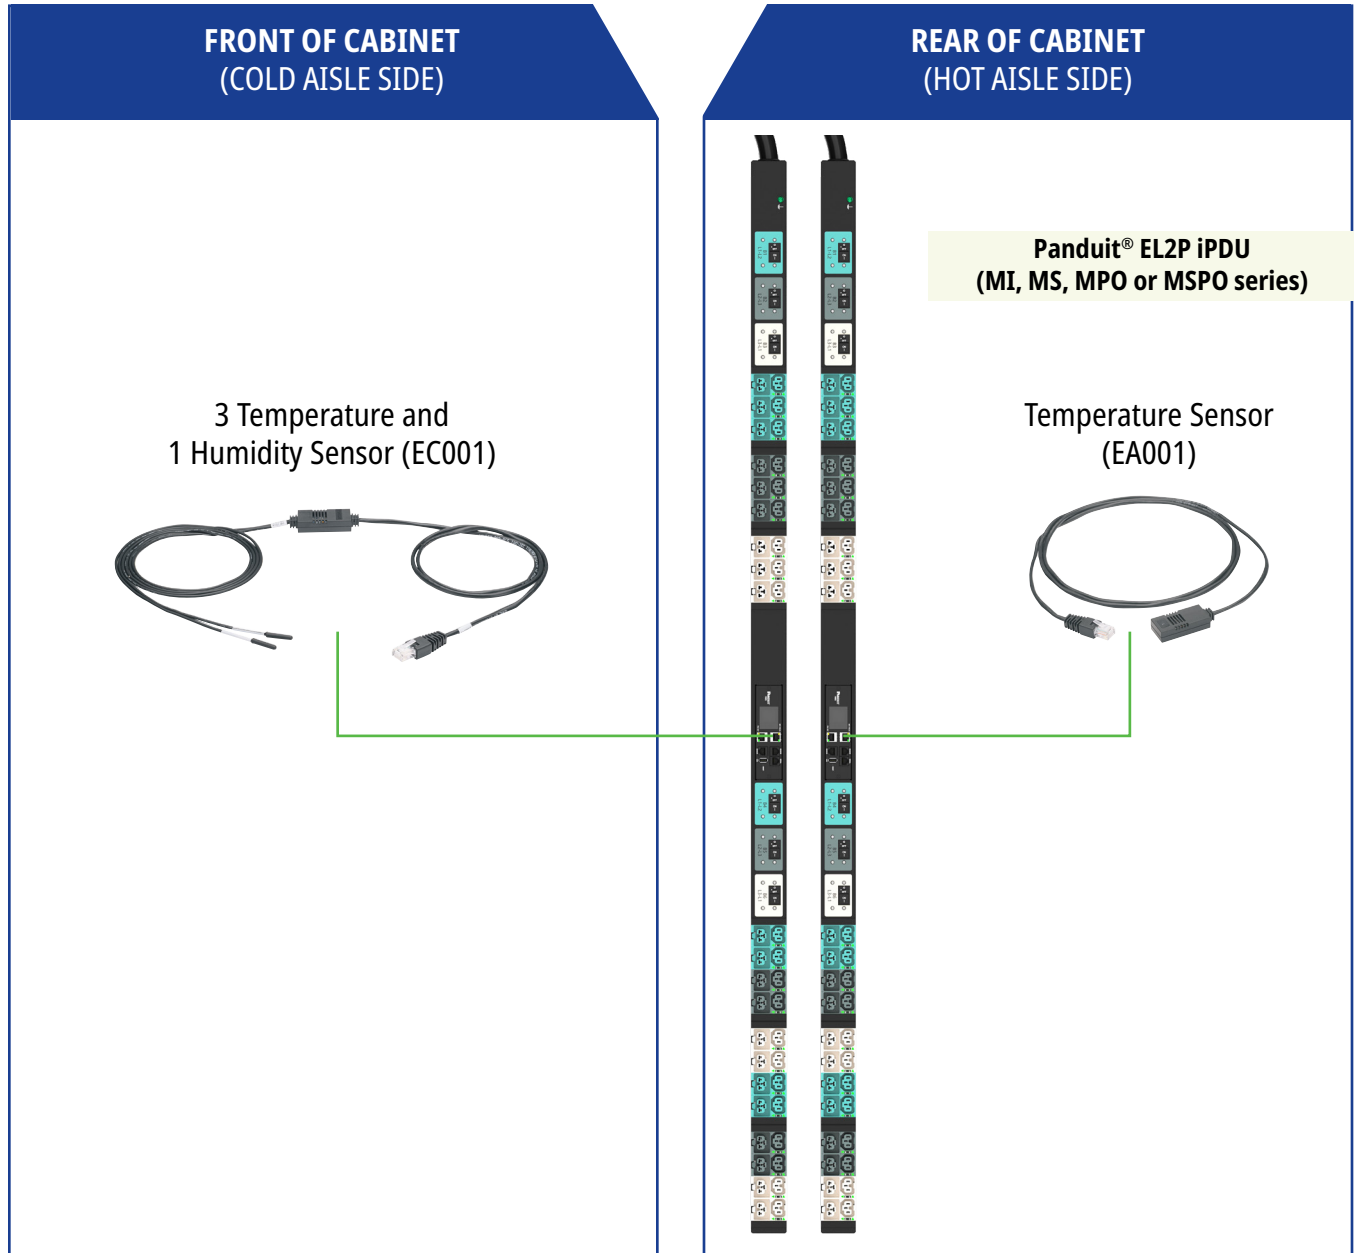

- iPDUs (Intelligent PDU series: Monitored Input, Monitored per Outlet, Monitored & Switched and Monitored & Switched per Outlet)
- Security handle with dual frequency card reader and keypad enabling dual authentication (**ACF06**)
- Cable harness (**ACF20**) that connects the security handle to the EL2P iPDU
- Extension cord (**MA030**) and coupler enabling cabinet door removal via quick disconnect
- Recommend using **ACA01** door contact sensor to enable physical sensing of door position

*A maximum of 200 HID Cards can be managed

**The MA030 features a coupler to optimize door removal and is 10 ft. (3m) in length. The MA030 is required to prevent damage to the smart handle.

Environmental Solution

- iPDUs (Intelligent PDU series: Monitored Input, Monitored per Outlet, Monitored & Switched and Monitored & Switched per Outlet)
- 3-Way temperature & humidity sensor (**EC001**), in the front door
- Temperature sensor (**EA001**), in the rear door

Security and Environmental Solution

- iPDUs (Intelligent PDU series: Monitored Input, Monitored per Outlet, Monitored & Switched and Monitored & Switched per Outlet)
- Security handle with dual frequency card reader and keypad enabling dual authentication (**ACF06**)
- Cable harness (**ACF20**) that connects the G6 security handle to the EL2P iPDU
- Extension cord (**MA030**) and coupler enabling cabinet door removal via quick disconnect
- Recommend using **ACA01** door contact sensor to enable physical sensing of door position