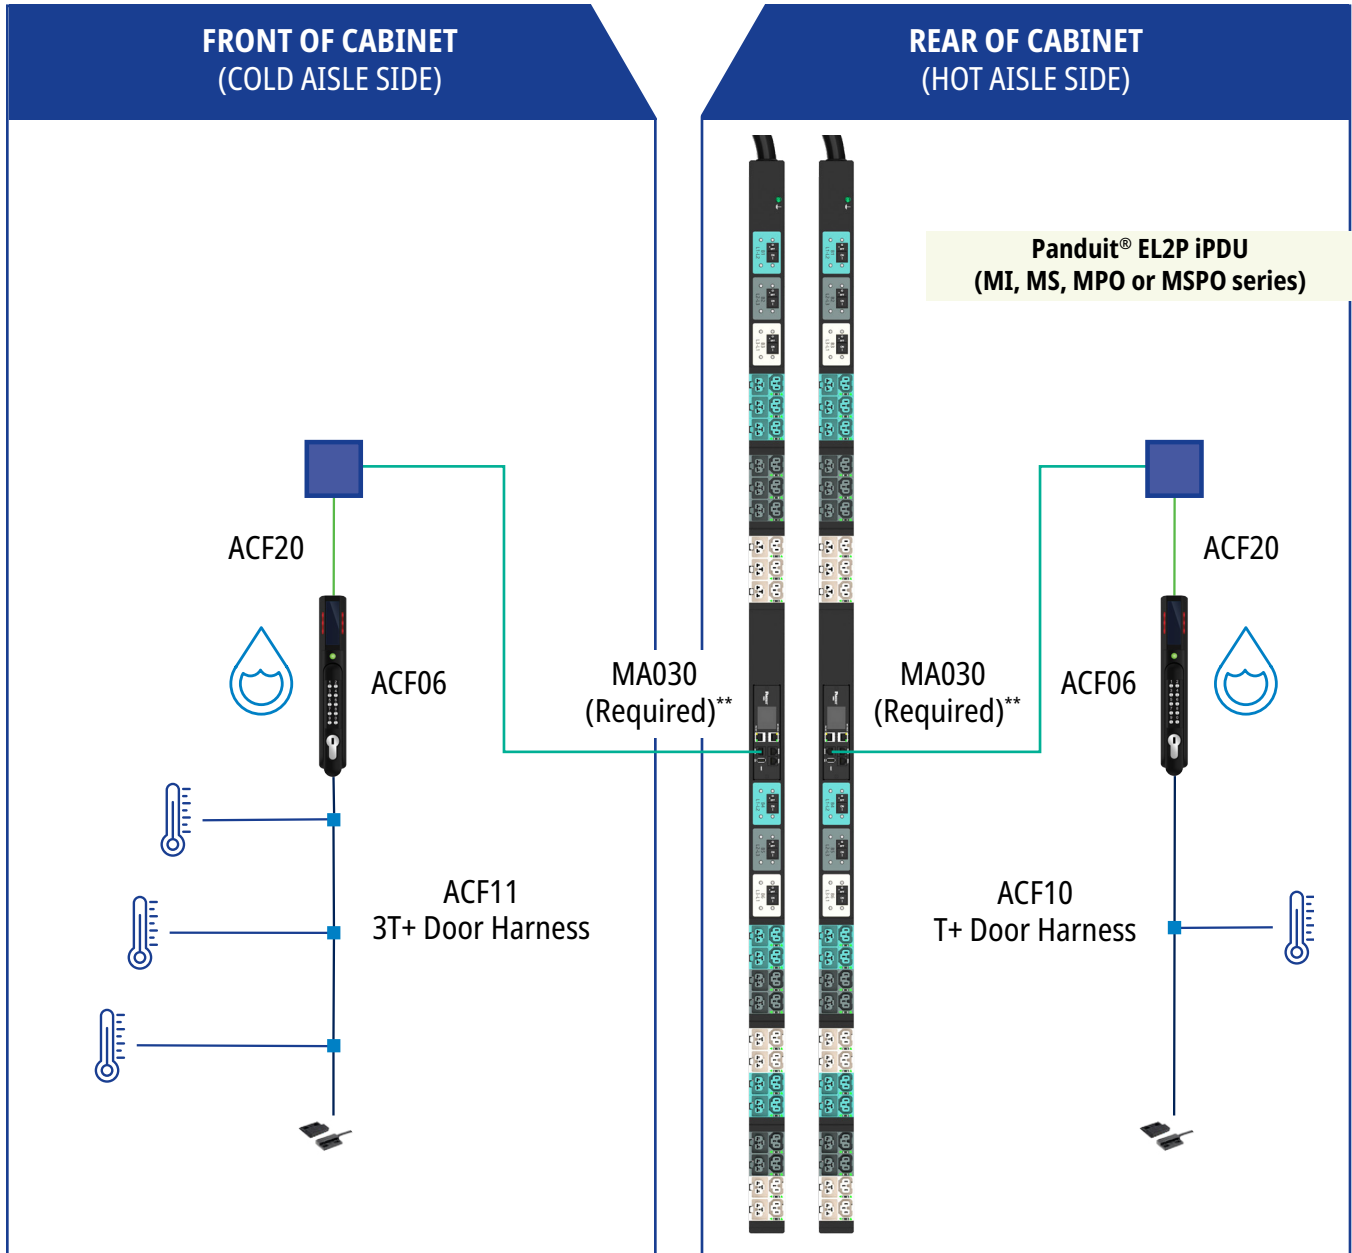

- iPDUs (Intelligent PDU series: Monitored Input, Monitored per Outlet, Monitored & Switched and Monitored & Switched per Outlet)
- Security handle with dual frequency card reader and keypad enabling dual authentication (**ACF06**)
- Cable harness (**ACF20**) that connects the security handle to the EL2P iPDU
- Extension cord (**MA030**) and coupler enabling cabinet door removal via quick disconnect
- Recommend using **ACA01** door contact sensor to enable physical sensing of door position

*A maximum of 200 HID Cards can be managed

**The MA030 features a coupler to optimize door removal and is 10 ft. (3m) in length. The MA030 is required to prevent damage to the smart handle.

Environmental Solution

- iPDUs (Intelligent PDU series: Monitored Input, Monitored per Outlet, Monitored & Switched and Monitored & Switched per Outlet)
- 3-Way temperature & humidity sensor (**EC001**), in the front door
- Temperature sensor (**EA001**), in the rear door

Security and Environmental Solution

- iPDUs (Intelligent PDU series: Monitored Input, Monitored per Outlet, Monitored & Switched and Monitored & Switched per Outlet)
- Security handle with dual frequency card reader and keypad enabling dual authentication (**ACF06**)
- Cable harness (**ACF20**) that connects the G6 security handle to the EL2P iPDU
- Extension cord (**MA030**) and coupler enabling cabinet door removal via quick disconnect
- Recommend using **ACA01** door contact sensor to enable physical sensing of door position