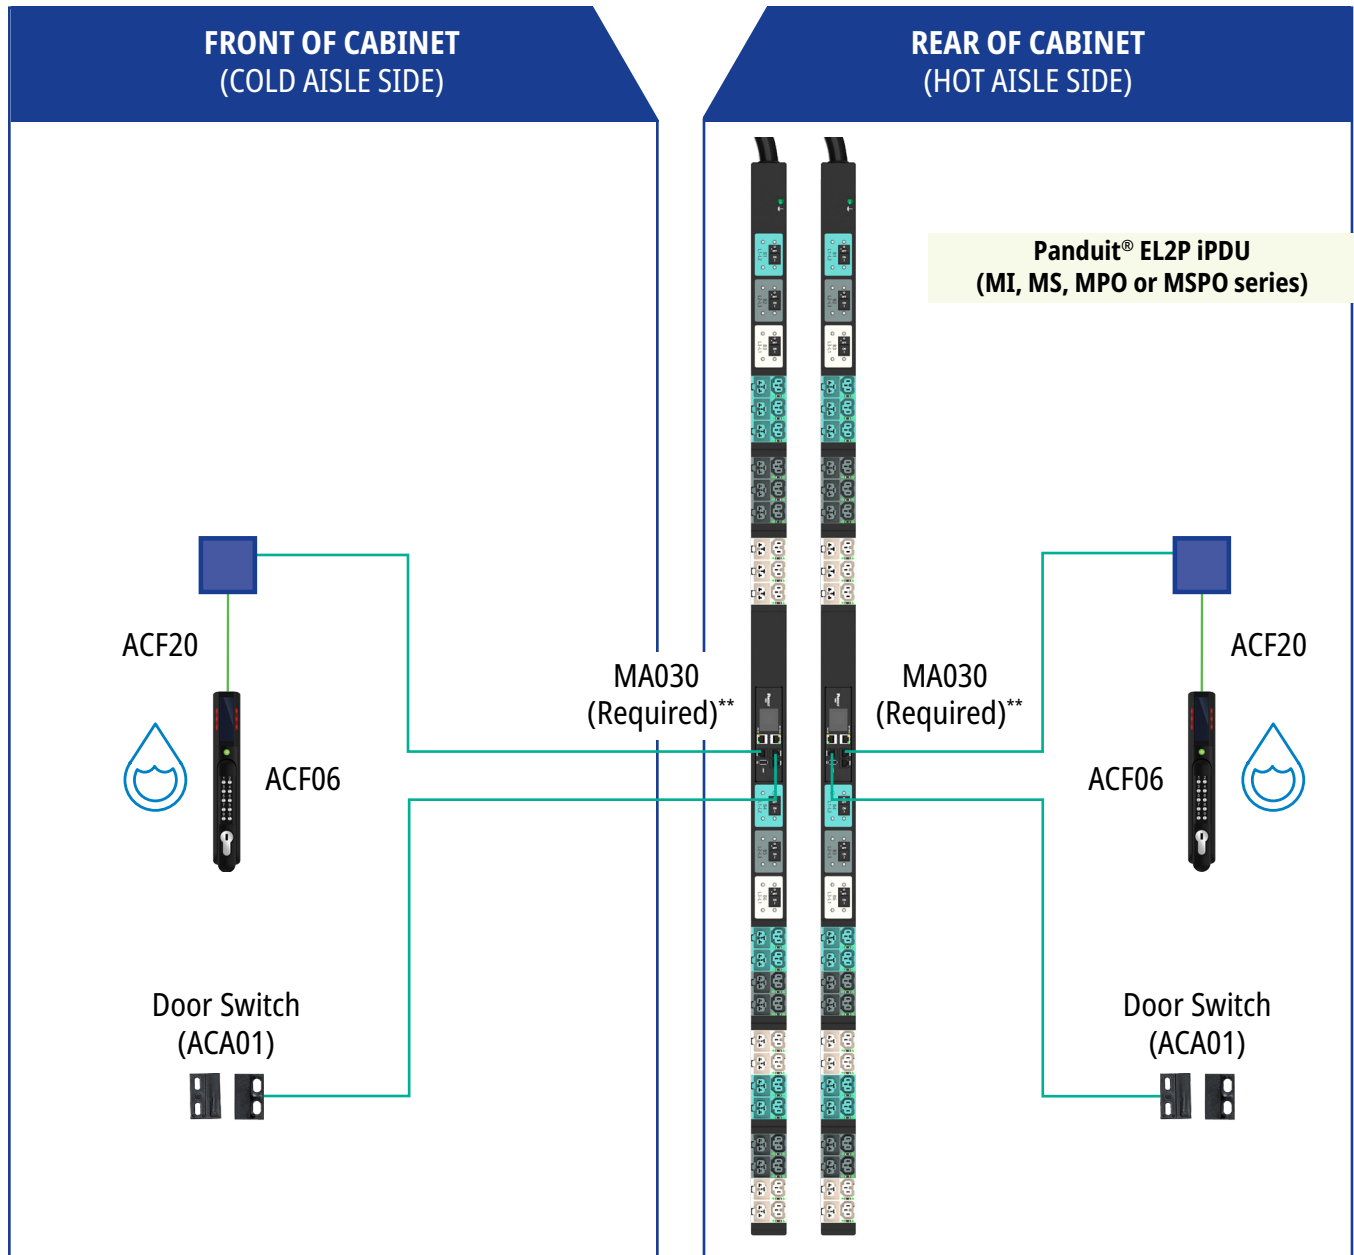

- iPDUs (Intelligent PDU series: Monitored Input, Monitored per Outlet, Monitored & Switched and Monitored & Switched per Outlet)
- Security handle with dual frequency card reader and keypad enabling dual authentication (**ACF06**)
- Cable harness (**ACF20**) that connects the security handle to the EL2P iPDU
- Extension cord (**MA030**) and coupler enabling cabinet door removal via quick disconnect
- Recommend using **ACA01** door contact sensor to enable physical sensing of door position

*A maximum of 200 HID Cards can be managed

**The MA030 features a coupler to optimize door removal and is 10 ft. (3m) in length. The MA030 is required to prevent damage to the smart handle.

Environmental Solution

- iPDUs (Intelligent PDU series: Monitored Input, Monitored per Outlet, Monitored & Switched and Monitored & Switched per Outlet)
- 3-Way temperature & humidity sensor (**EC001**), in the front door
- Temperature sensor (**EA001**), in the rear door

Security and Environmental Solution

- iPDUs (Intelligent PDU series: Monitored Input, Monitored per Outlet, Monitored & Switched and Monitored & Switched per Outlet)
- Security handle with dual frequency card reader and keypad enabling dual authentication (**ACF06**)
- Cable harness (**ACF20**) that connects the G6 security handle to the EL2P iPDU
- Extension cord (**MA030**) and coupler enabling cabinet door removal via quick disconnect
- Recommend using **ACA01** door contact sensor to enable physical sensing of door position