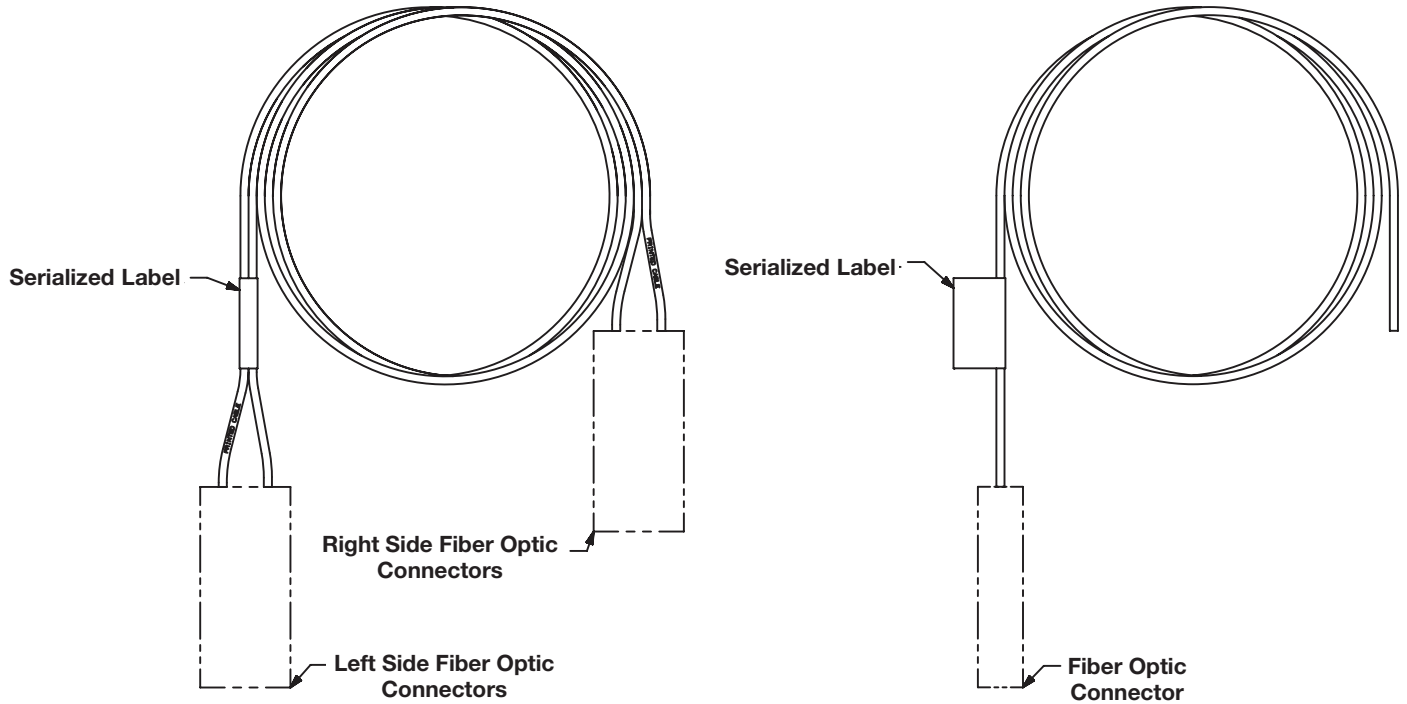

NetKey® Fiber Optic Patch Cords and Pigtails – OFNR and LSZH

Netkey Patch Cord

Netkey Pigtail

WORLDWIDE SUBSIDIARIES AND SALES OFFICES

PANDUIT CANADA
Phone: 800.777.3300

PANDUIT EUROPE LTD.
London, UK
cs-emea@panduit.com
Phone: 44.20.8601.7200

PANDUIT SINGAPORE PTE. LTD.
Republic of Singapore
cs-ap@panduit.com
Phone: 65.6305.7575

PANDUIT JAPAN
Tokyo, Japan
cs-japan@panduit.com
Phone: 81.3.6863.6000

PANDUIT LATIN AMERICA
Guadalajara, Mexico
cs-la@panduit.com
Phone: 52.33.3777.6000

PANDUIT AUSTRALIA PTY. LTD.
Victoria, Australia
cs-aus@panduit.com
Phone: 61.3.9794.9020

For a copy of Panduit product warranties, log on to www.panduit.com/warranty

For more information

Visit us at www.panduit.com

Contact Customer Service by email: cs@panduit.com
or by phone: 800.777.3300

©2017 Panduit Corp.
ALL RIGHTS RESERVED.
NKDS51--WW-ENG
4/2017