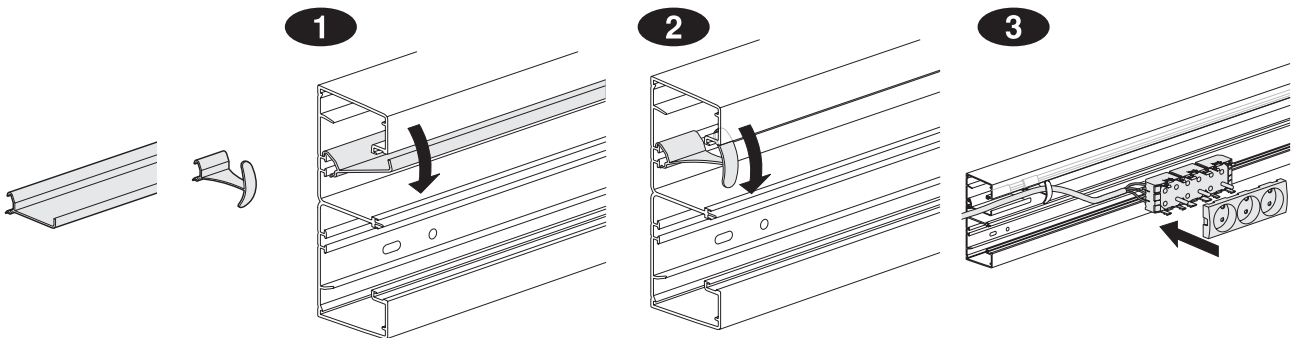

Installation trunking, aluminium Goulottes d'installation, aluminium

ISM10150
ISM10250
ISM10350
ISM10450
ISM10550

Installation

Installation of single socket-outlet

Installation of double/triple socket-outlet

Installation of VDI outlet

Installation of cable shelf/cable retainer

Installation of internal corner

Installation of external corner

Installation of jointing piece

Installation of joint cover-piece kit

Installation of joint cover piece for front cover