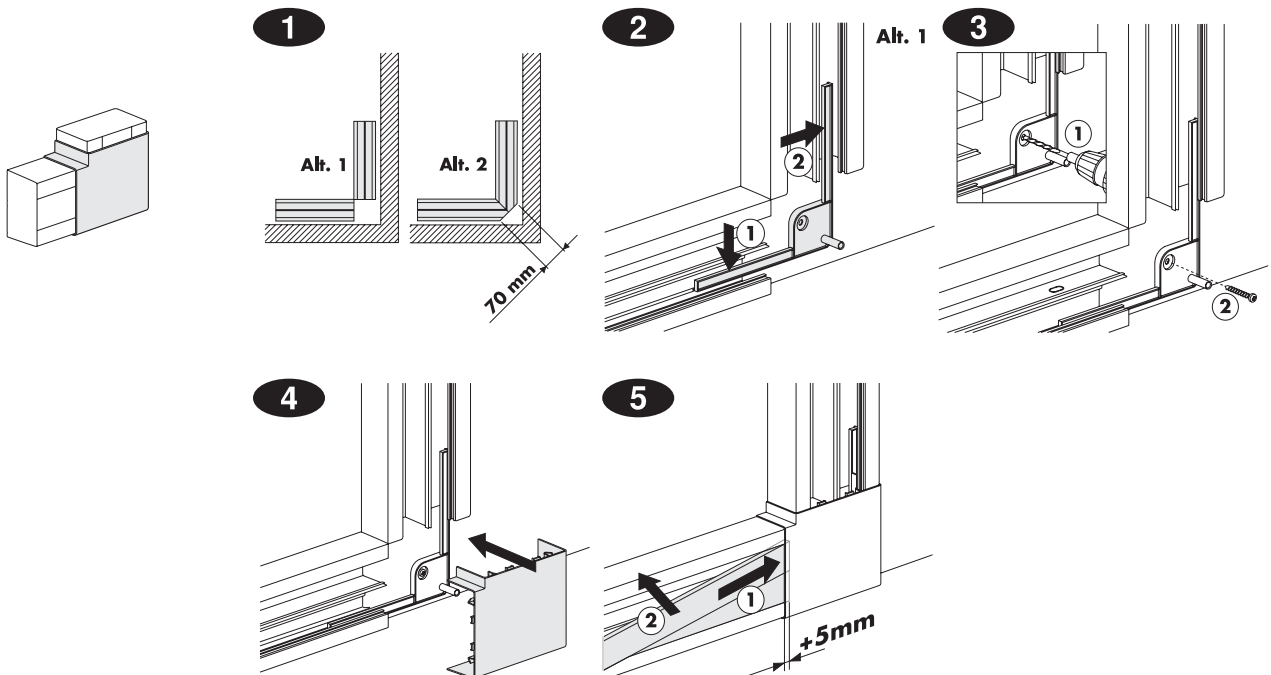

Installation trunking, aluminium Goulottes d'installation, aluminium

ISM10150
ISM10250
ISM10350
ISM10450
ISM10550

Installation

Installation of single socket-outlet

Installation of double/triple socket-outlet

Installation of VDI outlet

Installation of cable shelf/cable retainer

Installation of internal corner

Installation of external corner

Installation of jointing piece

Installation of joint cover-piece kit

Installation of joint cover piece for front cover

Installation of bend, 90°

Installation of T-piece

Installation of wall frame

Installation of stop end and sealing strip

Removal