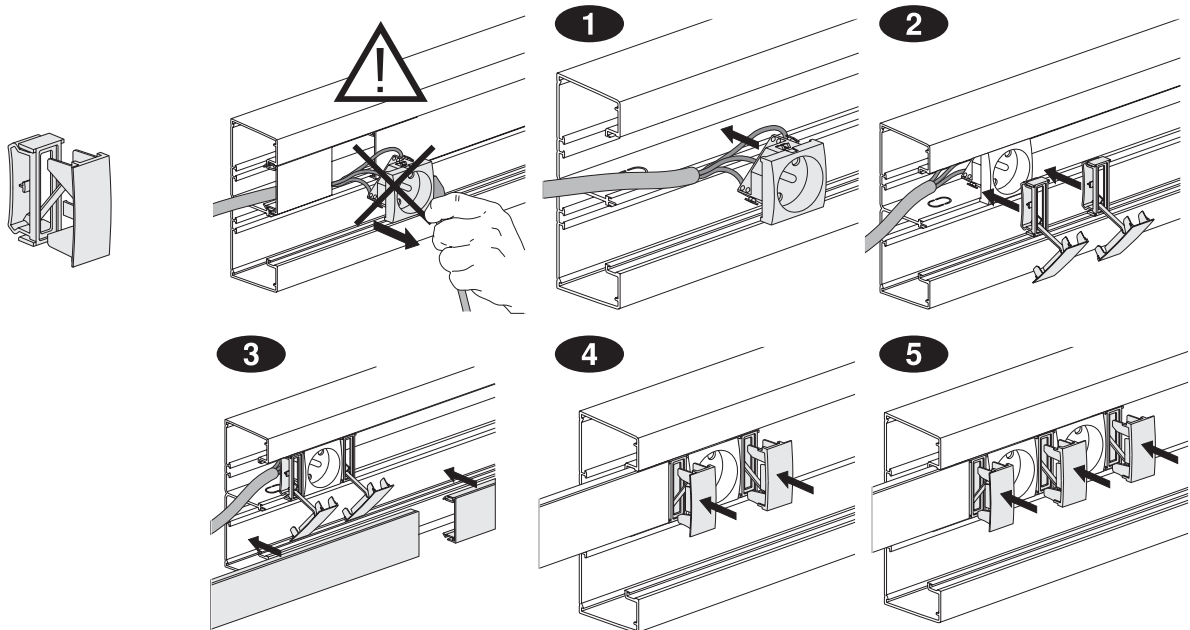

Installation trunking, aluminium Goulottes d'installation, aluminium

ISM10150
ISM10250
ISM10350
ISM10450
ISM10550

Installation

Installation of single socket-outlet

Installation of double/triple socket-outlet

Installation of VDI outlet

Installation of cable shelf/cable retainer

Installation of internal corner

Installation of external corner

Installation of jointing piece

Installation of joint cover-piece kit

Installation of joint cover piece for front cover

Installation of bend, 90°

Installation of T-piece

Installation of wall frame

Installation of stop end and sealing strip

Removal