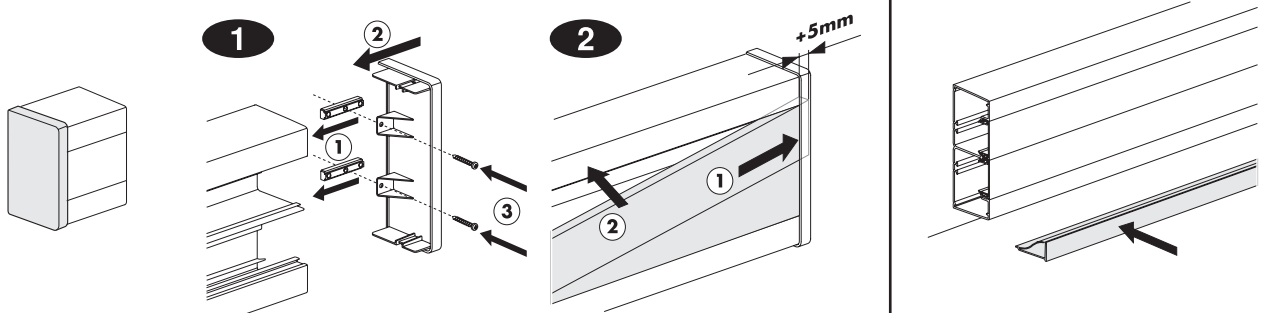

Installation trunking, aluminium Goulottes d'installation, aluminium

ISM10150
ISM10250
ISM10350
ISM10450
ISM10550

Installation

Installation of single socket-outlet

Installation of double/triple socket-outlet

Installation of bend, 90°

Installation of T-piece

Installation of wall frame

Installation of stop end and sealing strip

Removal