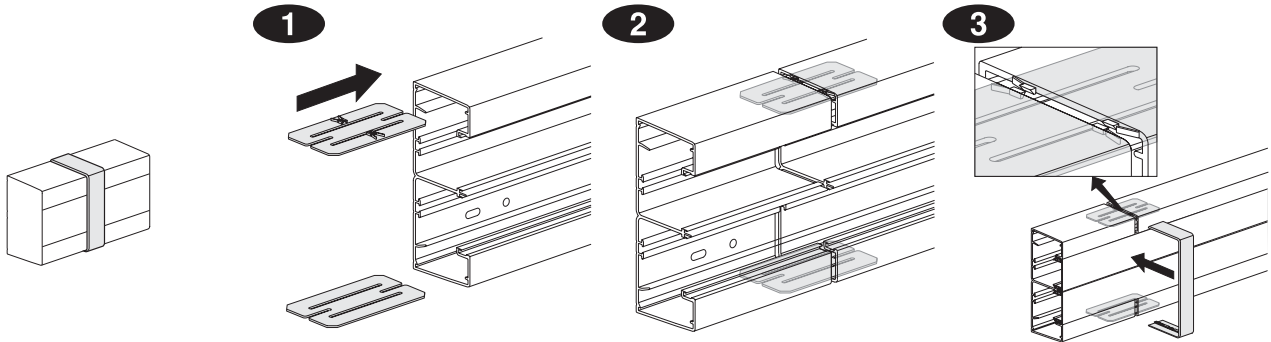

Installation trunking, aluminium Goulottes d'installation, aluminium

ISM10150
ISM10250
ISM10350
ISM10450
ISM10550

Installation

Installation of single socket-outlet

Installation of double/triple socket-outlet

Installation of VDI outlet

Installation of cable shelf/cable retainer

Installation of internal corner

Installation of external corner

Installation of jointing piece

Installation of joint cover-piece kit

Installation of joint cover piece for front cover

Installation of bend, 90°

Installation of T-piece

Installation of wall frame

Installation of stop end and sealing strip

Removal