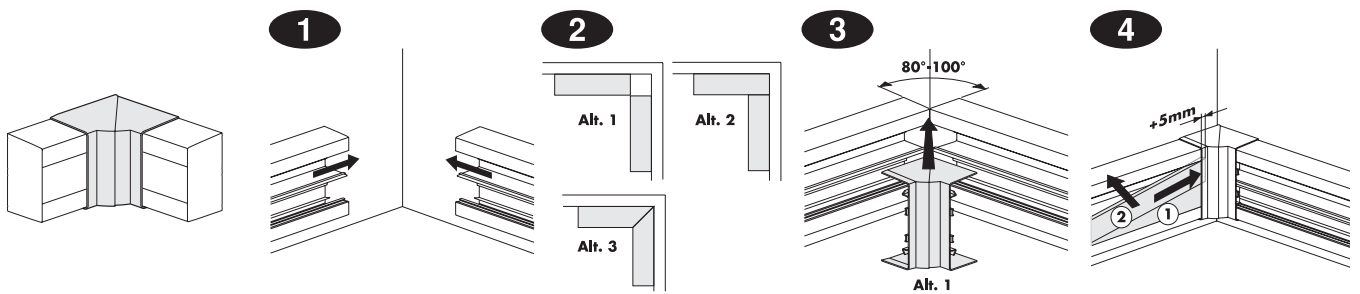

Installation trunking, aluminium Goulottes d'installation, aluminium

ISM10150
ISM10250
ISM10350
ISM10450
ISM10550

Installation

Installation of single socket-outlet

Installation of double/triple socket-outlet

Installation of VDI outlet

Installation of cable shelf/cable retainer

Installation of internal corner

Installation of external corner

Installation of jointing piece

Installation of joint cover-piece kit

Installation of joint cover piece for front cover

Installation of bend, 90°

Installation of T-piece

Installation of wall frame

Installation of stop end and sealing strip

Removal