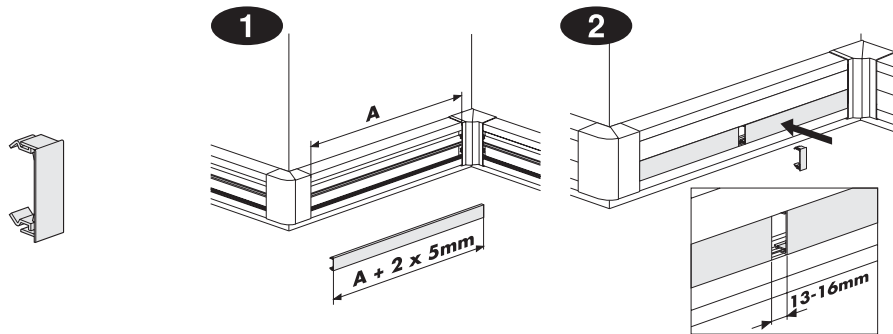

Installation trunking, aluminium Goulottes d'installation, aluminium

ISM10150
ISM10250
ISM10350
ISM10450
ISM10550

Installation

Installation of single socket-outlet

Installation of double/triple socket-outlet

Installation of VDI outlet

Installation of cable shelf/cable retainer

Installation of internal corner

Installation of external corner

Installation of jointing piece

Installation of joint cover-piece kit

Installation of joint cover piece for front cover

Installation of bend, 90°

Installation of T-piece

Installation of wall frame

Installation of stop end and sealing strip

Removal