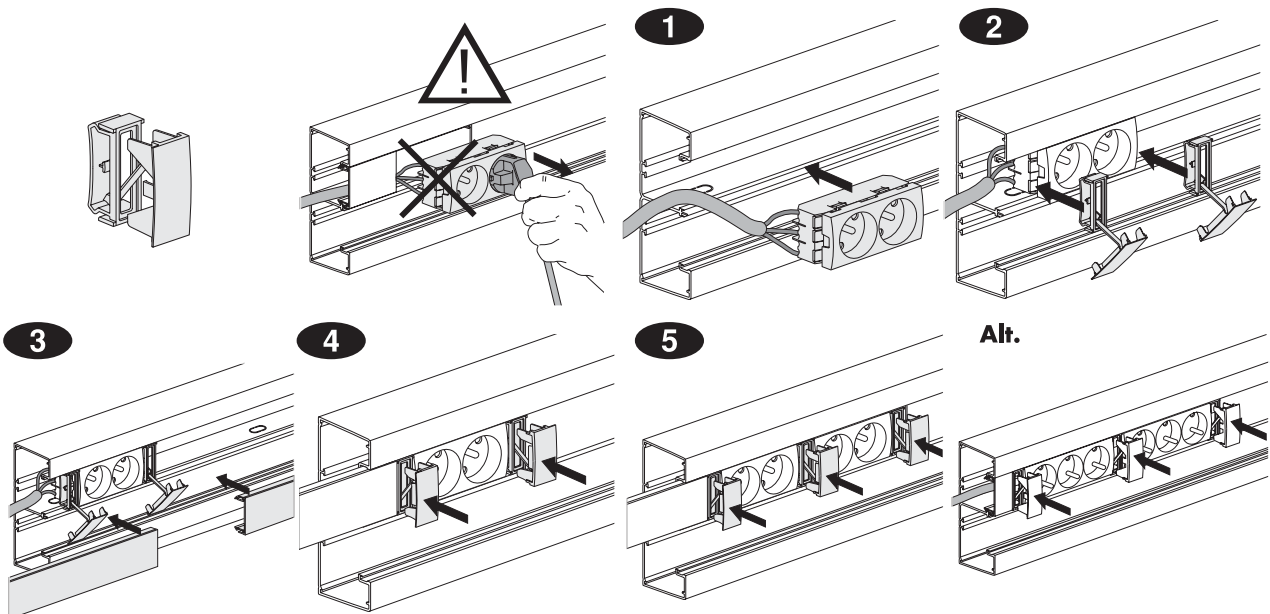

Installation trunking, aluminium Goulottes d'installation, aluminium

ISM10150
ISM10250
ISM10350
ISM10450
ISM10550

Installation

Installation of single socket-outlet

Installation of double/triple socket-outlet

Installation of VDI outlet

Installation of cable shelf/cable retainer

Installation of internal corner

Installation of external corner

Installation of jointing piece

Installation of joint cover-piece kit

Installation of joint cover piece for front cover

Installation of bend, 90°

Installation of T-piece

Installation of wall frame

Installation of stop end and sealing strip

Removal