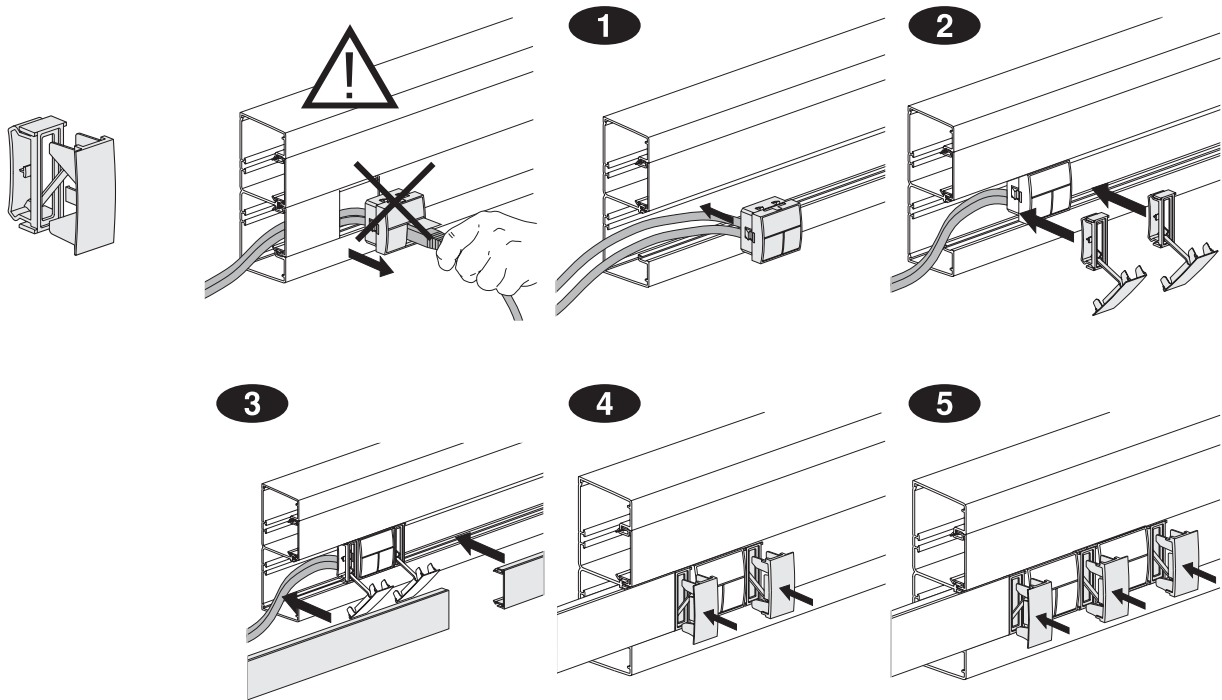

Installation trunking, aluminium Goulottes d'installation, aluminium

ISM10150
ISM10250
ISM10350
ISM10450
ISM10550

Installation

Installation of single socket-outlet

Installation of double/triple socket-outlet

Installation of VDI outlet

Installation of cable shelf/cable retainer

Installation of internal corner

Installation of external corner

Installation of jointing piece

Installation of joint cover-piece kit

Installation of joint cover piece for front cover

Installation of bend, 90°

Installation of T-piece

Installation of wall frame

Installation of stop end and sealing strip

Removal