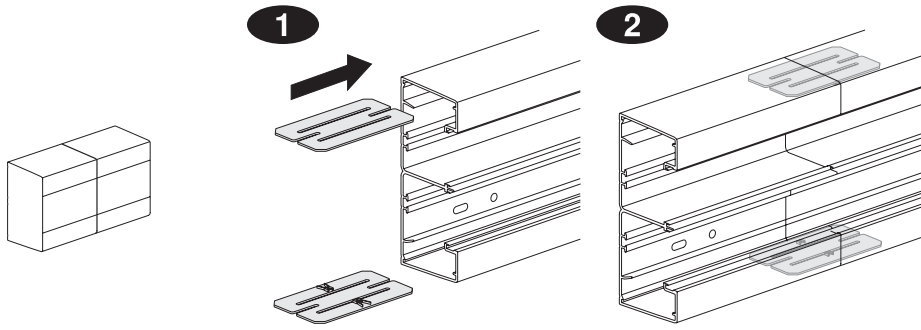

Installation trunking, aluminium Goulottes d'installation, aluminium

ISM10150
ISM10250
ISM10350
ISM10450
ISM10550

Installation

Installation of single socket-outlet

Installation of double/triple socket-outlet

Installation of VDI outlet

Installation of cable shelf/cable retainer

Installation of internal corner

Installation of external corner

Installation of jointing piece

Installation of joint cover-piece kit

Installation of joint cover piece for front cover

Installation of bend, 90°

Installation of T-piece

Installation of wall frame

Installation of stop end and sealing strip

Removal