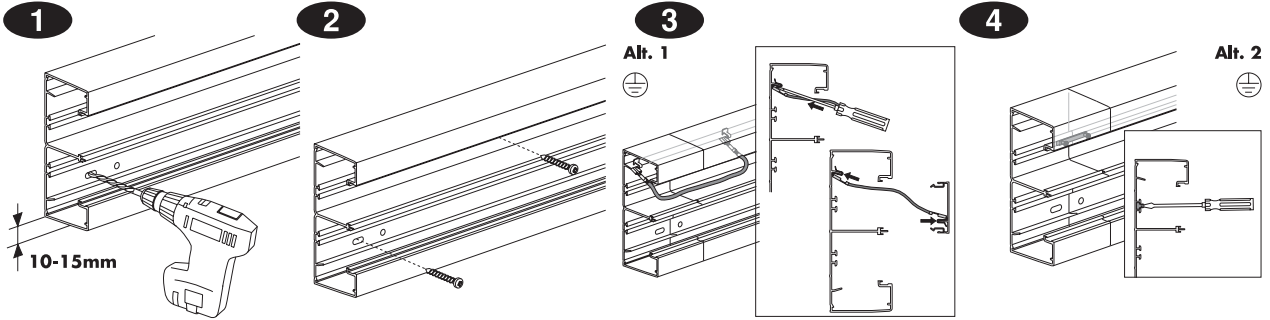

Installation trunking, aluminium Goulottes d'installation, aluminium

ISM10150
ISM10250
ISM10350
ISM10450
ISM10550

Installation

Installation of single socket-outlet

Installation of double/triple socket-outlet

Installation of VDI outlet

Installation of cable shelf/cable retainer

Installation of internal corner

Installation of external corner

Installation of jointing piece

Installation of joint cover-piece kit

Installation of joint cover piece for front cover

Installation of bend, 90°

Installation of T-piece

Installation of wall frame

Installation of stop end and sealing strip

Removal