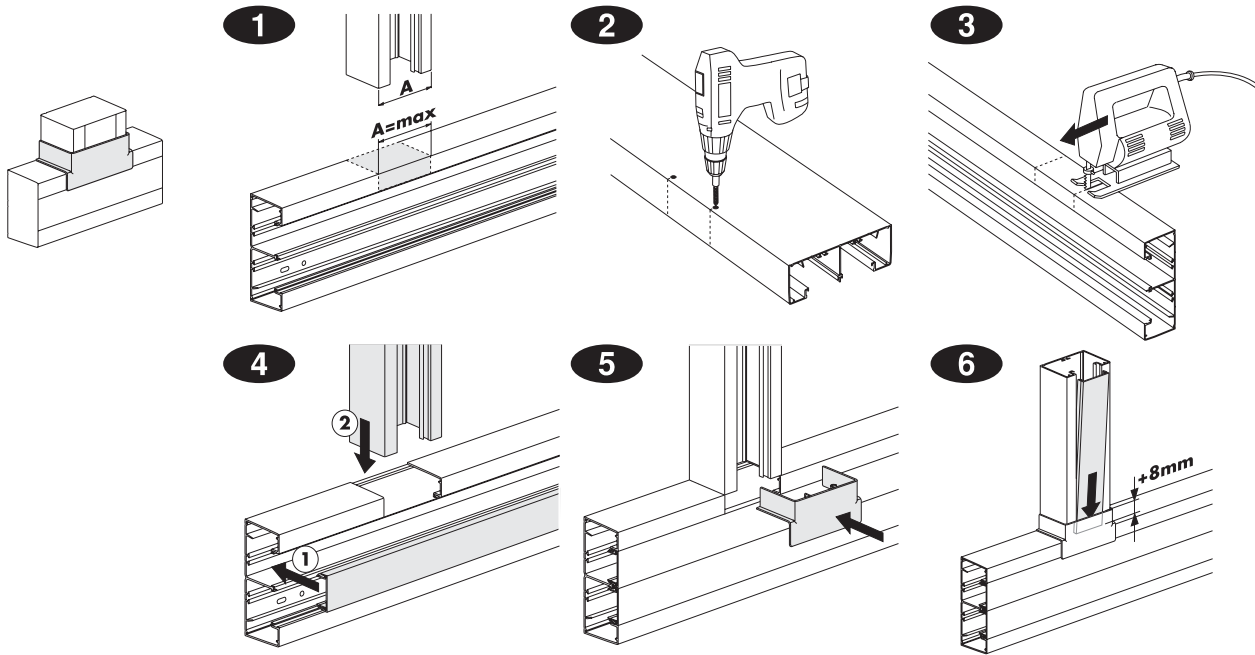

Installation trunking, aluminium Goulottes d'installation, aluminium

ISM10150
ISM10250
ISM10350
ISM10450
ISM10550

Installation

Installation of single socket-outlet

Installation of double/triple socket-outlet

Installation of VDI outlet

Installation of cable shelf/cable retainer

Installation of internal corner

Installation of external corner

Installation of jointing piece

Installation of joint cover-piece kit

Installation of joint cover piece for front cover

Installation of bend, 90°

Installation of T-piece

Installation of wall frame

Installation of stop end and sealing strip

Removal