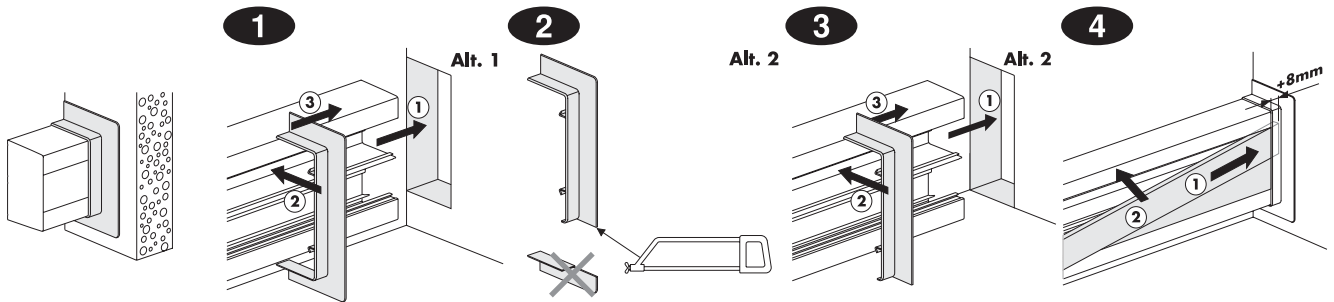

Installation trunking, aluminium Goulottes d'installation, aluminium

ISM10150
ISM10250
ISM10350
ISM10450
ISM10550

Installation

Installation of single socket-outlet

Installation of double/triple socket-outlet

Installation of VDI outlet

Installation of cable shelf/cable retainer

Installation of internal corner

Installation of external corner

Installation of jointing piece

Installation of joint cover-piece kit

Installation of joint cover piece for front cover

Installation of bend, 90°

Installation of T-piece

Installation of wall frame

Installation of stop end and sealing strip

Removal