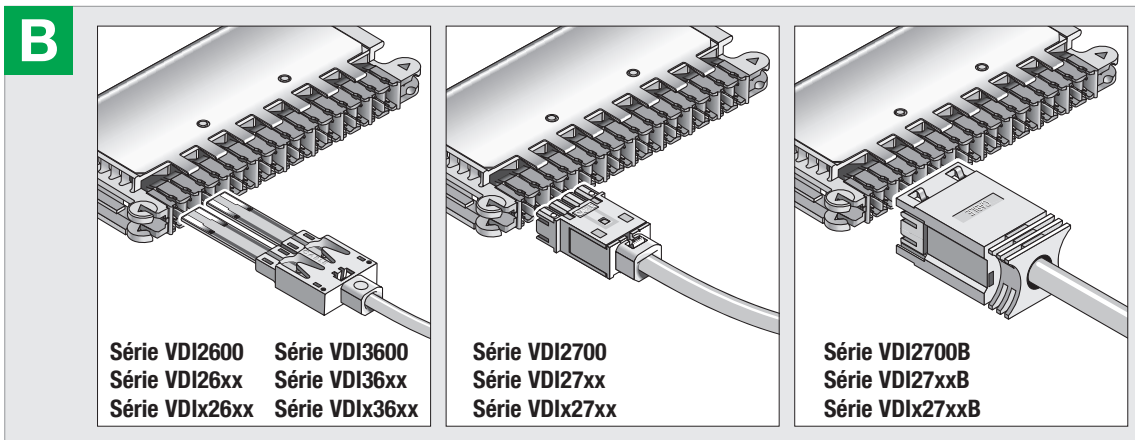

Modules CAD 8 paires*

S1A52127-01

* 8 pair IDC Module / Modulo compact 8 pares / Modulo compact 8 coppie

ENGLISH

This product must be installed, connected and used in compliance with applicable standards and/or installation regulations.