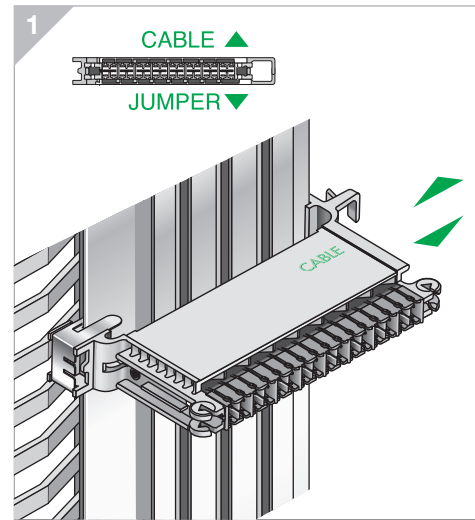

Modules CAD 8 paires*

S1A52127-01

* 8 pair IDC Module / Modulo compact 8 pares / Modulo compact 8 coppie

ENGLISH

This product must be installed, connected and used in compliance with applicable standards and/or installation regulations.