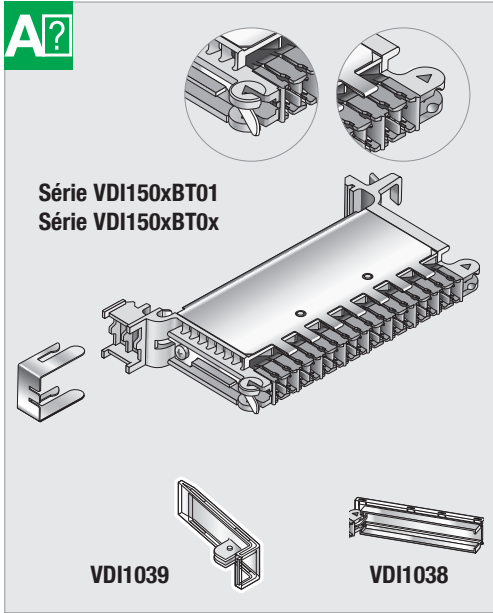

Modules CAD 8 paires*

S1A52127-01

* 8 pair IDC Module / Modulo compact 8 pares / Modulo compact 8 coppie

ENGLISH

This product must be installed, connected and used in compliance with applicable standards and/or installation regulations.