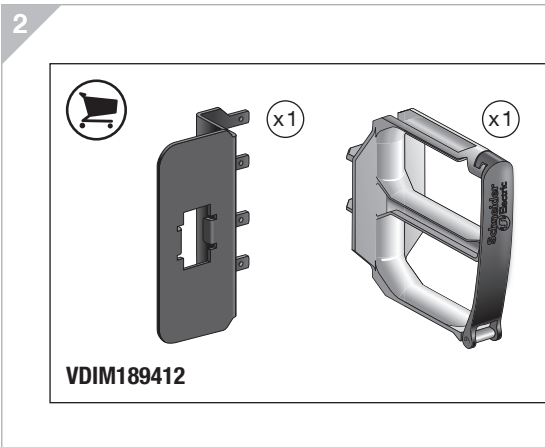

x1

VDIR580021

V2

Schneider Electric Industries SAS
 35, rue Joseph Monier
 92500 Rueil-Malmaison, France
www.schneider-electric.com

This product must be installed, connected and used in compliance with applicable standards and/or installation regulations. As standards, specifications and designs develop from time to time, always ask for confirmation of the information given in this publication.