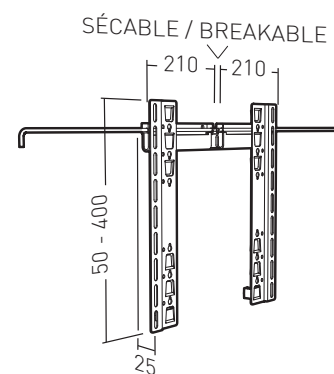

ERARD®

ACCESSOIRES ESSENTIELS POUR MATÉRIEL AUDIO-VIDÉO

APPLIK 2530

Réf. 002530 - EAN : 3185280025305

Fixed universal mount

- Wall mount and mounting plate in steel.
 - Black epoxy painting.
 - Breakable wall plate to adapt to all screen sizes.
-
- New version with anti-fall bars.
 - Extra-slim: screen flattened as close to the wall as possible, 25 mm.
 - 3 positions for screen height adjustment.
 - Horizontal adjustability: +/- 4°.

Supported screen size	30" und mehr - 76 cm > 254 cm
Screen weight max (kg)	120
Function	Fixed
VESA compatible	100x100 100x150 100x200 150x100 200x100 200x200 200x300 200x400 300x100 300x200 300x300 300x400 400x100 400x200 400x300 400x400 500x200 500x300 50x50 600x200 600x300 600x400 600x500 75x75 800x400
Finition	Epoxy painting
Materials	Steel
Color	Black
Distance to wall min (mm)	25
Security system preventing falls	Yes
Compatible OLED	Yes if the back of the screen is flat
Mounting time	10 minutes
Person(s) for mounting	1 person
Screw set for wall included	For full wall material
Screw set for screen	Screw Ø4 Screw Ø6 Screw Ø8
Warranty	10 years

Ø 9
maxi