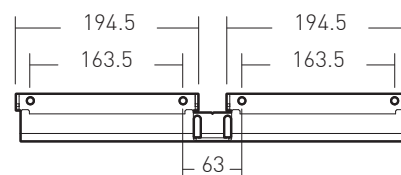

ERARD®

ACCESSOIRES ESSENTIELS POUR MATÉRIEL AUDIO-VIDÉO

APPLIK 2530

Réf. 002530 - EAN : 3185280025305

Fixed universal mount

- Wall mount and mounting plate in steel.
 - Black epoxy painting.
 - Breakable wall plate to adapt to all screen sizes.
-
- New version with anti-fall bars.
 - Extra-slim: screen flattened as close to the wall as possible, 25 mm.
 - 3 positions for screen height adjustment.
 - Horizontal adjustability: +/- 4°.

Supported screen size	30" und mehr - 76 cm > 254 cm
Screen weight max (kg)	120
Function	Fixed
VESA compatible	100x100 100x150 100x200 150x100 200x100 200x200 200x300 200x400 300x100 300x200 300x300 300x400 400x100 400x200 400x300 400x400 500x200 500x300 50x50 600x200 600x300 600x400 600x500 75x75 800x400
Finition	Epoxy painting
Materials	Steel
Color	Black
Distance to wall min (mm)	25
Security system preventing falls	Yes
Compatible OLED	Yes if the back of the screen is flat
Mounting time	10 minutes
Person(s) for mounting	1 person
Screw set for wall included	For full wall material
Screw set for screen	Screw Ø4 Screw Ø6 Screw Ø8
Warranty	10 years

Ø 9
maxi