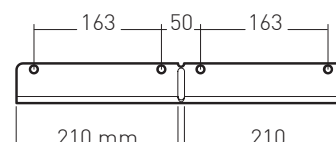

### Tilting universal mount

- 2-pin security system preventing falls.
- Horizontal adjustability: +/- 4°.

Supported screen size	30" und mehr - 76 cm > 254 cm
Screen weight max (kg)	120
Function	Tilting
Tilt	+5/-15°
VESA compatible	100x100 100x150 100x200 150x100 200x100 200x200 200x300 200x400 300x100 300x200 300x300 300x400 400x100 400x200 400x300 400x400 500x200 500x300 600x200 600x300 600x400 600x500 75x75 800x400
Finition	Epoxy painting
Materials	Steel
Color	Black
Distance to wall min (mm)	81
Security system preventing falls	Yes
Compatible OLED	Yes if the back of the screen is flat
Mounting time	15 minutes
Person(s) for mounting	1 person
Screw set for wall included	For full wall material
Screw set for screen	Screw Ø6 Screw Ø8
Warranty	10 years

SECABLE / BREAKABLE / MITGELIEFERT

Ø 8  
maxi