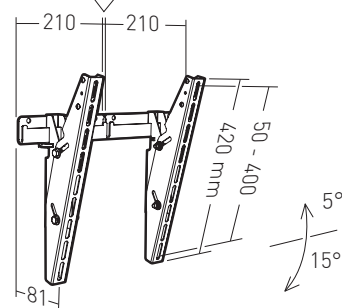

### Tilting universal mount

- 2-pin security system preventing falls.
- Horizontal adjustability: +/- 4°.

Supported screen size	30" und mehr - 76 cm > 254 cm
Screen weight max (kg)	120
Function	Tilting
Tilt	+5/-15°
VESA compatible	100x100 100x150 100x200 150x100 200x100 200x200 200x300 200x400 300x100 300x200 300x300 300x400 400x100 400x200 400x300 400x400 500x200 500x300 600x200 600x300 600x400 600x500 75x75 800x400
Finition	Epoxy painting
Materials	Steel
Color	Black
Distance to wall min (mm)	81
Security system preventing falls	Yes
Compatible OLED	Yes if the back of the screen is flat
Mounting time	15 minutes
Person(s) for mounting	1 person
Screw set for wall included	For full wall material
Screw set for screen	Screw Ø6 Screw Ø8
Warranty	10 years

SECABLE / BREAKABLE / MITGELIEFERT

Ø 8  
maxi