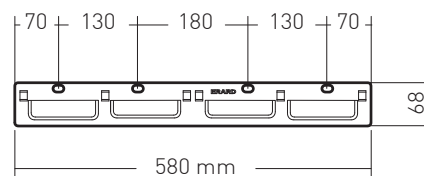

Supported screen size	40"-85" - 101 cm > 215 cm
Screen weight max (kg)	70
Function	Fixed
VESA compatible	200x100 200x200 200x300 200x400 300x100 300x200 300x300 300x400 400x100 400x200 400x300 400x400 500x200 500x300 600x200 600x300 600x400
Finition	Epoxy painting
Materials	Steel
Color	Black
Distance to wall min (mm)	16
Security system preventing falls	Yes
Compatible OLED	Yes if the back of the screen is flat
Mounting time	15 minutes
Person(s) for mounting	1 person
Screw set for wall included	For full wall material
Screw set for screen	Screw Ø6 Screw Ø8
Warranty	10 years

Ø 8  
maxi