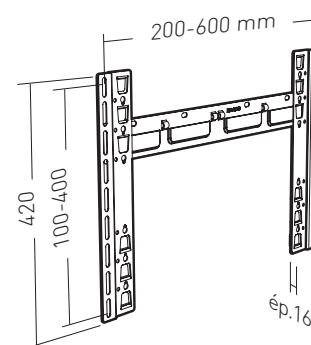

**ERARD®**

ACCESSOIRES ESSENTIELS POUR MATÉRIEL AUDIO-VIDÉO

**APPLIK 045007**

Réf. 045007 - EAN : 3185280450077

**Fixed mount for 40" - 85" screens**

- Wall mount and mounting plate in steel.
- Black epoxy painting.

Supported screen size	40"-85" - 101 cm > 215 cm
Screen weight max (kg)	70
Function	Fixed
VESA compatible	200x100 200x200 200x300 200x400 300x100 300x200 300x300 300x400 400x100 400x200 400x300 400x400 500x200 500x300 600x200 600x300 600x400
Finition	Epoxy painting
Materials	Steel
Color	Black
Distance to wall min (mm)	16
Security system preventing falls	Yes
Compatible OLED	Yes if the back of the screen is flat
Mounting time	15 minutes
Person(s) for mounting	1 person
Screw set for wall included	For full wall material
Screw set for screen	Screw Ø6 Screw Ø8
Warranty	10 years

Ø 8  
maxi