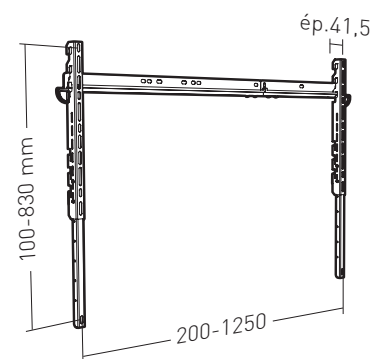

ERARD®

ACCESSOIRES ESSENTIELS POUR MATÉRIEL AUDIO-VIDÉO

APPLIK 045040

Réf. 045040 - EAN : 3185280450404

Fixed mount for 40" - 100" screens

- Wall mount and mounting plate in steel.
- Black epoxy painting

Supported screen size	40"-100" - 101 cm > 254 cm
Screen weight max (kg)	120
Function	Fixed
VESA compatible	1000x600 100x100 100x150 100x200 1200x800 150x100 200x100 200x200 200x300 200x400 300x100 300x200 300x300 300x400 400x100 400x200 400x300 400x400 400x600 500x200 500x300 50x50 600x200 600x300 600x400 600x500 75x75 800x400 800x500 900x600
Finition	Epoxy painting
Materials	Steel
Color	Black
Distance to wall min (mm)	41.50
Security system preventing falls	Yes
Compatible OLED	Yes if the back of the screen is flat
Mounting time	20 minutes
Person(s) for mounting	1 person
Screw set for wall included	For full wall material
Screw set for screen	Screw Ø6 Screw Ø8
Warranty	10 years

Ø 10
maxi