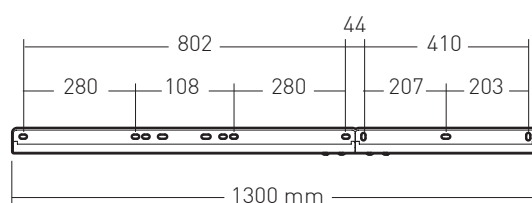

ERARD®

ACCESSOIRES ESSENTIELS POUR MATÉRIEL AUDIO-VIDÉO

APPLIK 045040

Réf. 045040 - EAN : 3185280450404

Fixed mount for 40" - 100" screens

- Wall mount and mounting plate in steel.
- Black epoxy painting

Supported screen size	40"-100" - 101 cm > 254 cm
Screen weight max (kg)	120
Function	Fixed
VESA compatible	1000x600 100x100 100x150 100x200 1200x800 150x100 200x100 200x200 200x300 200x400 300x100 300x200 300x300 300x400 400x100 400x200 400x300 400x400 400x600 500x200 500x300 50x50 600x200 600x300 600x400 600x500 75x75 800x400 800x500 900x600
Finition	Epoxy painting
Materials	Steel
Color	Black
Distance to wall min (mm)	41.50
Security system preventing falls	Yes
Compatible OLED	Yes if the back of the screen is flat
Mounting time	20 minutes
Person(s) for mounting	1 person
Screw set for wall included	For full wall material
Screw set for screen	Screw Ø6 Screw Ø8
Warranty	10 years

Ø 10
maxi