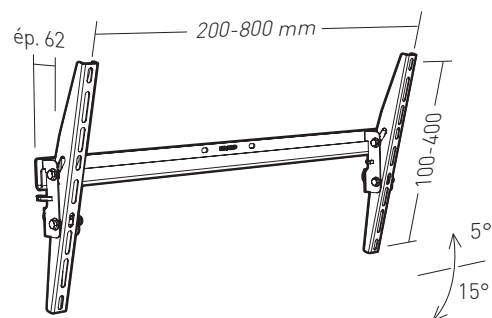

**ERARD®**

ACCESSOIRES ESSENTIELS POUR MATÉRIEL AUDIO-VIDÉO

**APPLIK 045202**

Réf. 045202 - EAN : 3185280452026

**Tilting mount for 40" - 100" screens**

- Wall mount and mounting plate in steel
- Black epoxy painting

Supported screen size	40"-100" - 101 cm > 254 cm
Screen weight max (kg)	70
Function	Tilting
Tilt	+5/-15°
VESA compatible	200x100 200x200 200x300 200x400 300x100 300x200 300x300 300x400 400x100 400x200 400x300 400x400 500x200 500x300 600x200 600x300 600x400 600x500 800x400
Finition	Epoxy painting
Materials	Steel
Color	Black
Distance to wall min (mm)	62
Security system preventing falls	Yes
Compatible OLED	Yes if the back of the screen is flat
Mounting time	15 minutes
Person(s) for mounting	1 person
Screw set for wall included	For full wall material
Screw set for screen	Screw Ø6 Screw Ø8
Warranty	10 years

Ø 8  
maxi