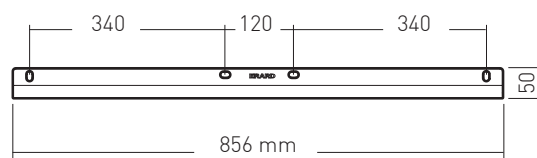

Supported screen size	40"-100" - 101 cm > 254 cm
Screen weight max (kg)	70
Function	Tilting
Tilt	+5/-15°
VESA compatible	200x100 200x200 200x300 200x400 300x100 300x200 300x300 300x400 400x100 400x200 400x300 400x400 500x200 500x300 600x200 600x300 600x400 600x500 800x400
Finition	Epoxy painting
Materials	Steel
Color	Black
Distance to wall min (mm)	62
Security system preventing falls	Yes
Compatible OLED	Yes if the back of the screen is flat
Mounting time	15 minutes
Person(s) for mounting	1 person
Screw set for wall included	For full wall material
Screw set for screen	Screw Ø6 Screw Ø8
Warranty	10 years

Ø 8  
maxi