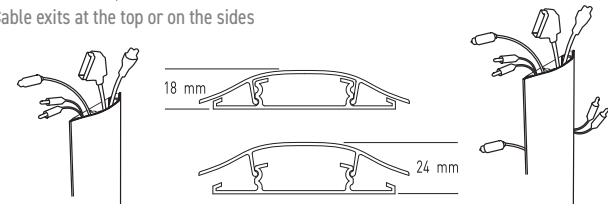

### Cable Cover Manager

- Easy installation : coverplate clips onto cable holders
- Simply drilling it to the wall
- Can be cut to size
- Can be painted to match its surroundings
- Exclusive ERARD® : 2 thickness settings : 18 or 24 mm
- Fits all ERARD®'s wall mounts solutions

### A visser au mur

Simply drilling it to the wall

### Sortie des câbles, centrale ou latérale

Cable exits at the top or on the sides

Innovation ERARD® : épaisseur évolutive 18 ou 24 mm

Exclusive ERARD® : 2 thickness settings 18 or 24 mm

Réf. : 007978 blanc