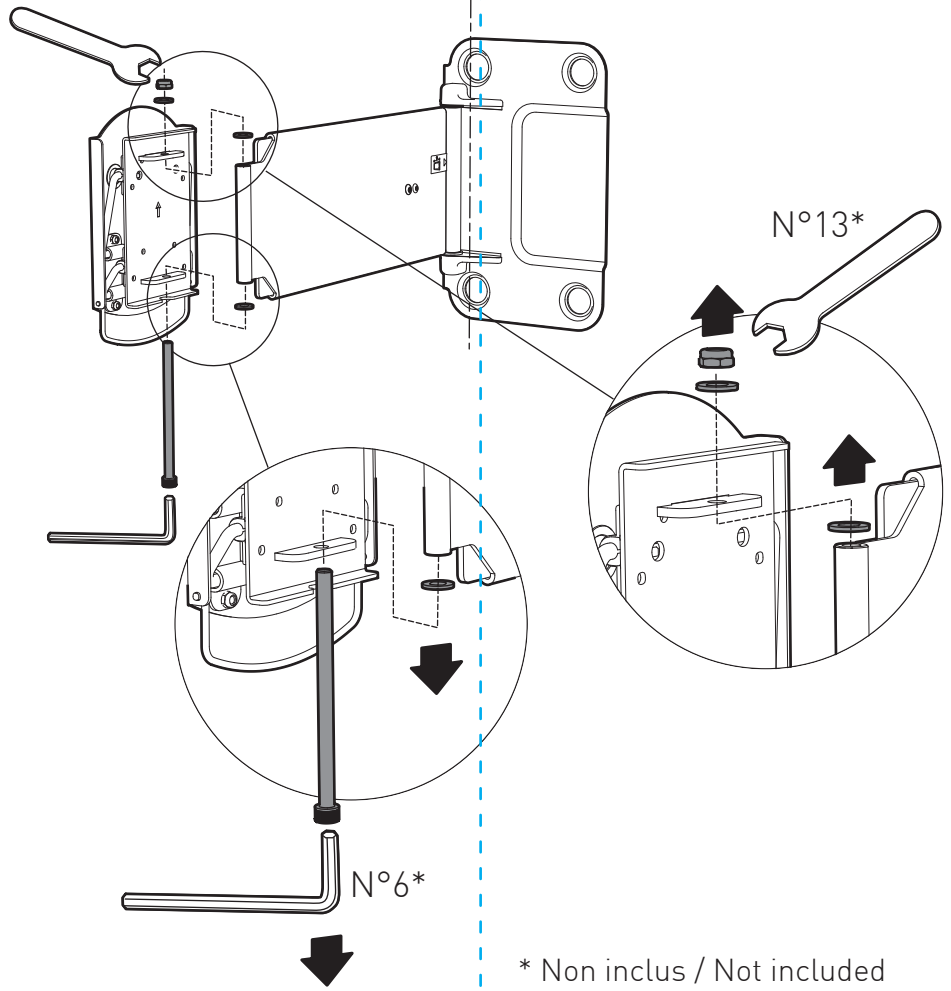

Fabriqué en France - Made in France

www.erard.com

TWiSTiT400

SUPPORT MURAL ULTRA-FIN POUR ÉCRAN PLAT
 INCLINABLE 25° ET ORIENTABLE 180°
 ULTRA-SLIM WALL MOUNT FOR FLAT TV SCREEN
 TILTING 25° AND SWIVELING 180°

REF : 044440

v2.0

044440_008364_twistit400_no_v2-1B_230616

L
30"-65"
 76-165 cm

30 KG
 TESTÉ JUSQU'À 120 KG
 TESTED UP TO 120 KG

ERARD®

OPTION 1

* Non inclus / Not included