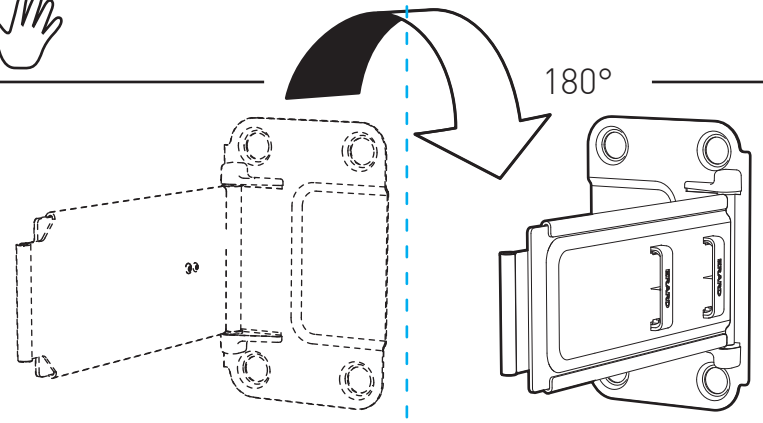

OPTION 1

* Non inclus / Not included

2

3