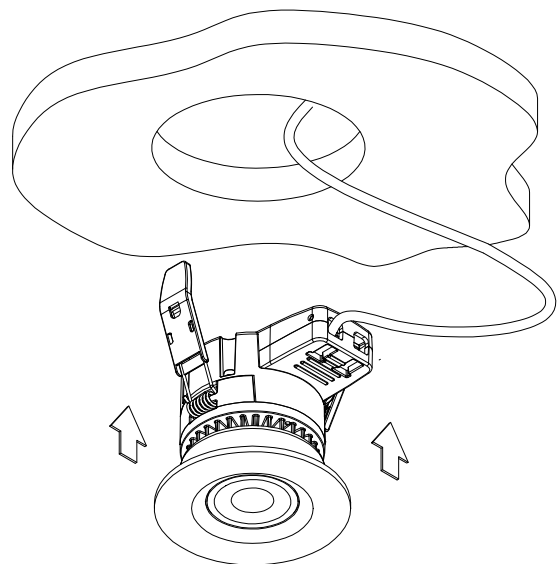

# FRED LED Fire-rated downlight

1

OFF

2

Ø74-80mm

3

4

Luminaire A

Luminaire B

Terminals

Terminals

Incoming cables

Outgoing cables

The connected earth line on the terminal is only used for loop through reasons

5

8