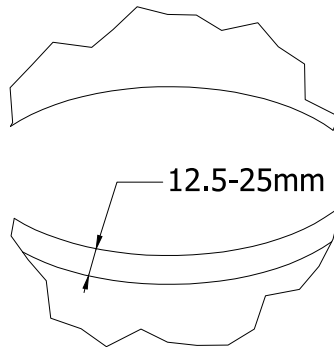

All dimensions in mm

1	x1
2	x1

# FRED LED Fire-rated downlight

1

OFF

2

Ø74-80mm

3

4

Luminaire A