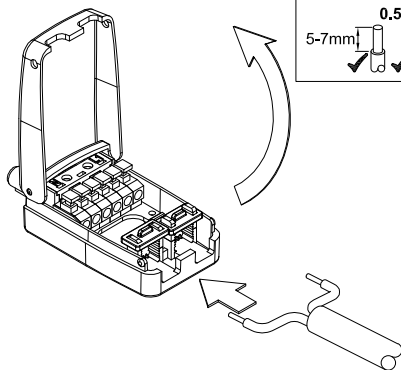

All dimensions in mm

1	x1
2	x1

# FRED LED Fire-rated downlight

1

OFF

2

Ø74-80mm

3

4

Luminaire A

Luminaire B

Terminals

Terminals

Incoming cables

Outgoing cables

The connected earth line on the terminal is only used for loop through reasons

5

8