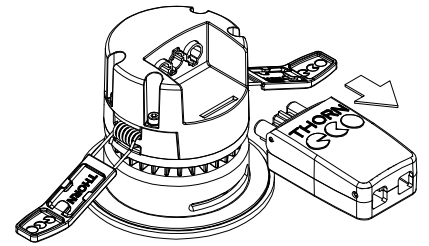

All dimensions in mm

1	x1
2	x1

# FRED LED Fire-rated downlight

1

OFF

2

Ø74-80mm

3

4

Luminaire A

Luminaire B

Terminals

Terminals

Incoming cables

Outgoing cables

The connected earth line on the terminal is only used for loop through reasons

5

8