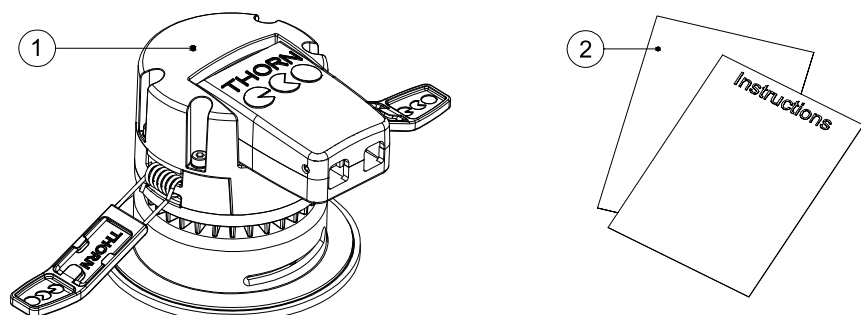

The control gear provides basic insulation between the LV supply and the control circuit.

Product Description	Wattage	SAP Code
FRED LED IP65 75 550 840	7W	96630340
FRED LED IP65 75 550 830	7W	96630341
FRED TRIM MATT WH		96630344
FRED TRIM CHR		96630345
FRED TRIM SAT		96630346
FRED TRIM BRO		96630390
FRED TRIM GLOSSY WH		96630573
FRED TRIM MATT BLK		96630574
FRED LENS 15° WALL WASH		96630391
FRED LENS 24°		96630347
FRED LENS 38°		96630348
FRED LENS 46°		96630349
FRED LENS 60°		96630350

All dimensions in mm

1	x1
2	x1