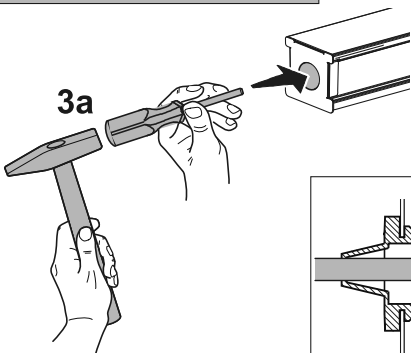

(1) OPTION

ZX SPM T-V V2A
ZX SPM T-V G

22173134
22173135

(1a)

(1b)

**2 ZX SPM T-EC V2A SET
ZX SPM T-EC G SET**

22173136
22173137

3 VKE

3b

3c

3a

3d

3e