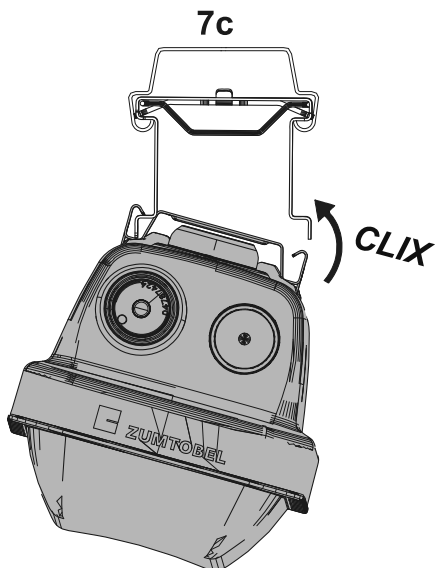

6 ZX SPM T C-H

max. 2x Ø12,5mm

7