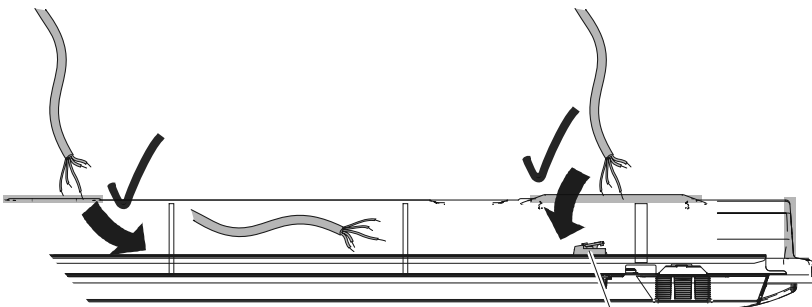

2x

Reference 00156124
Mounting Instructions
AMPHIBIA

4c

5

IP66 CLOSE ALL OPENINGS!

Reference 00156124
Mounting Instructions
AMPHIBIA page 10

terminal block

6 ZX SPM T C-H