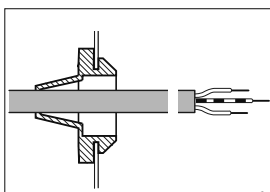

(1) OPTION

ZX SPM T-V V2A
ZX SPM T-V G

22173134
22173135

(1a)

(1b)

**2 ZX SPM T-EC V2A SET
ZX SPM T-EC G SET**

22173136
22173137

3 VKE

3b

3c

3a

3d

3e