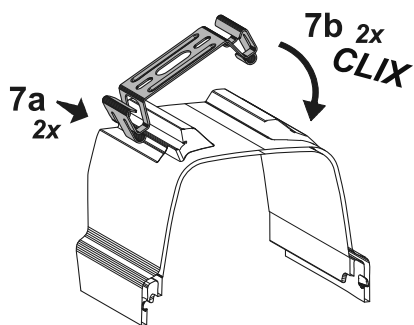

6 ZX SPM T C-H

max. 2x Ø12,5mm

7