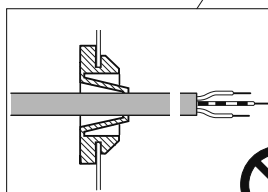

(1) OPTION

ZX SPM T-V V2A
ZX SPM T-V G

22173134
22173135

(1a)

(1b)

**2 ZX SPM T-EC V2A SET
ZX SPM T-EC G SET**

22173136
22173137

3 VKE

3b

3c

3a

3d

3e