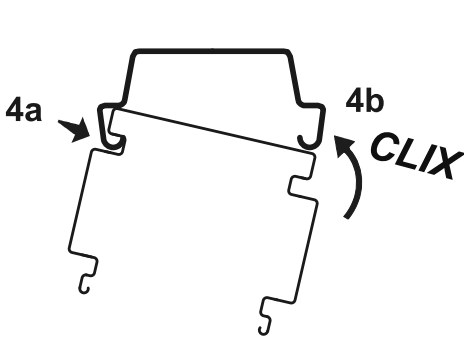

2x

Reference 00156124
Mounting Instructions
AMPHIBIA

4c

5

IP66 CLOSE ALL OPENINGS!

Reference 00156124
Mounting Instructions
AMPHIBIA page 10

terminal block

6 ZX SPM T C-H