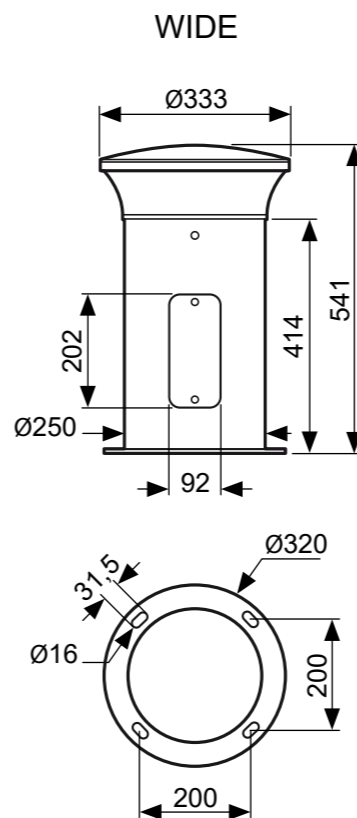

THOR BOLLARD	
	(kg)
WIDE	9.0
SLIM MPL	7.7
SLIM MGR	9.3