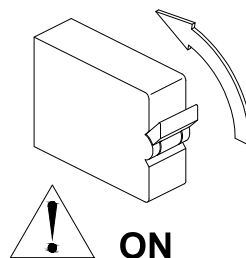

FRED LED Fire-rated downlight-change lens THORNECO

1

OFF

2

3

4

5

6

7

8

9

ON