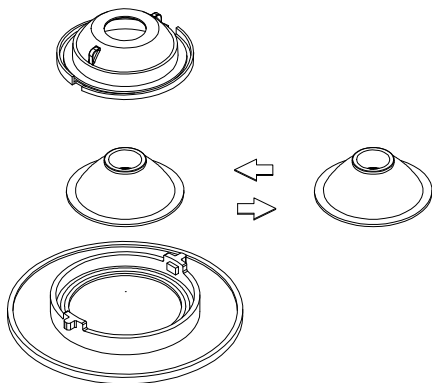

4. Caution, risk of electric shock.
The control gear provides basic insulation between the LV supply and the control circuit.

Product Description	SAP Code
FRED TRIM MATT WH	96630344
FRED TRIM CHR	96630345
FRED TRIM SAT	96630346
FRED TRIM BRO	96630390
FRED TRIM GLOSSY WH	96630573
FRED TRIM MATT BLK	96630574
FRED LENS 15° WALL WASH	96630391
FRED LENS 24°	96630347
FRED LENS 46°	96630349

FRED LED Fire-rated downlight-change lens THORNECO

1

OFF

2

3

4

5

6