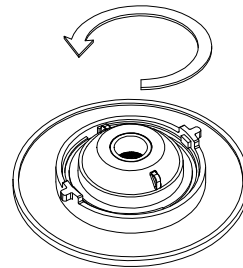

4. Caution, risk of electric shock.
The control gear provides basic insulation between the LV supply and the control circuit.

Product Description	SAP Code
FRED TRIM MATT WH	96630344
FRED TRIM CHR	96630345
FRED TRIM SAT	96630346
FRED TRIM BRO	96630390
FRED TRIM GLOSSY WH	96630573
FRED TRIM MATT BLK	96630574
FRED LENS 15° WALL WASH	96630391
FRED LENS 24°	96630347
FRED LENS 46°	96630349

FRED LED Fire-rated downlight-change lens THORNECO

1

OFF

2

3

4

5

6