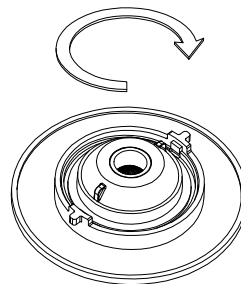

FRED LED Fire-rated downlight-change lens THORNECO

1

OFF

2

3

4

5

6

7

8

9

ON