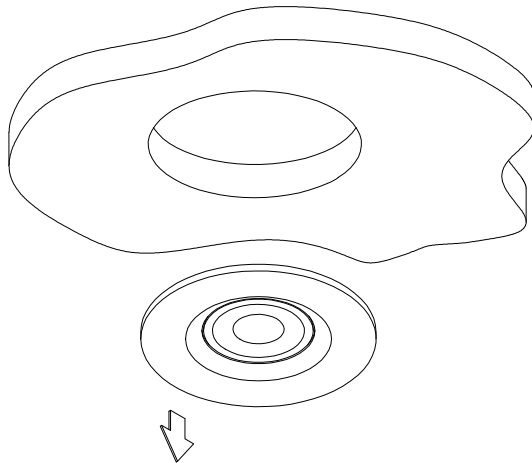

4. Caution, risk of electric shock.
The control gear provides basic insulation between the LV supply and the control circuit.

Product Description	SAP Code
FRED TRIM MATT WH	96630344
FRED TRIM CHR	96630345
FRED TRIM SAT	96630346
FRED TRIM BRO	96630390
FRED TRIM GLOSSY WH	96630573
FRED TRIM MATT BLK	96630574
FRED LENS 15° WALL WASH	96630391
FRED LENS 24°	96630347
FRED LENS 46°	96630349

FRED LED Fire-rated downlight-change lens THORNECO

1

OFF

2

3

4

5

6