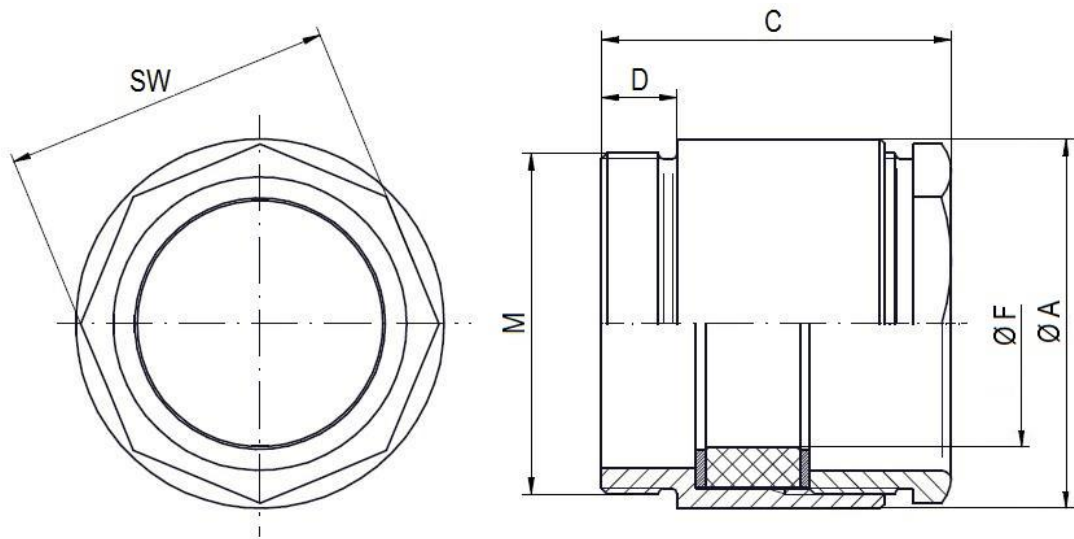

Components:

Gland body	Brass, bright
Pressure screw	Brass, bright
Sealing ring	Ethylene-Propylene-Diene-Monomer rubber (EPDM)
Pressure washers	Brass, bright

Technical features:

Connecting thread	M56x2 up to M105x2 acc. to DIN 13
Protection class	IP56 acc. to EN 60529
Temperature range	-20 °C up to +80 °C

Norm references:

Note:

Counter nut to be used: SKINDICHT® SM/SVRX

Creator: T. Dvoulety /PDP Released: DAMU1/PDP	Document: DB52006460EN Version: 03	Page 1 of 2
--	---------------------------------------	-------------

52006460	DATA SHEET	
Valid from: 03.07.2018	SKINDICHT® SVRX-W	

M	SW [mm]	Ø A [mm]	C [mm]	D [mm]	Ø F [mm] Clamping range	Article No.
M56x2	55	62	69	15	32-35,5	52006460
	55	62	69	15	35-38,5	52006470
	55	62	69	15	38-41,5	52006480
M72x2	70	78	74	16	41-44,5	52006490
	70	78	74	16	44-48,5	52006500
	70	78	74	16	48-52,5	52006510
	70	78	74	16	52-56,5	52006520
M80x2	85	90	82	18	56-59	52006564
	85	90	82	18	62-66	52006530
M105x2	104	115	93	20	68-73	52006540
	104	115	93	20	78-83	52006550