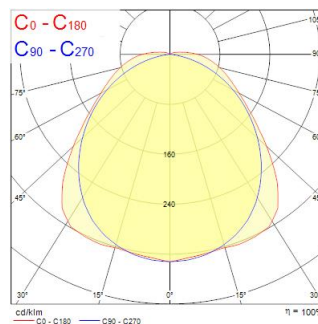

Photométrie

Distance (m)	Cone diameter (m)	Beam angle (°)	Beam diameter (m)	Illuminance (lx)
0.5	1.28 1.33	102.0°	11.4"	239
1.0	2.51 2.65	102.0°	11.4"	59
1.5	3.76 3.96	102.0°	11.4"	26
2.0	5.01 5.31	102.0°	11.4"	16
2.5	6.26 6.64	102.0°	11.4"	10
3.0	7.52 7.96	102.0°	11.4"	7

Distance (m) Cone diameter (m)
C0 - C180 (Half beam angle: 102.0°)
C90 - C270 (Half beam angle: 102.0°)