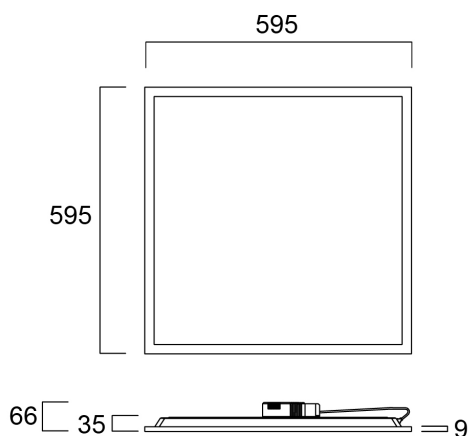

Atouts techniques

Dimensions (mm)