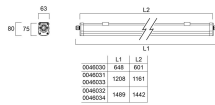

Start Waterproof Slim

START Waterproof Slim 1500 IP65 3650lm 840

0046034

PHOTOMÉTRIE

Distance [m]	Cone diameter [m]	E ₀ [lx]	E _{1(C90)} [lx]	E _{1(C0)} [lx]
0.5	1.30 2.08	4159	82.4° 254	64.3° 170
1.0	2.60 4.16	1040	82.4° 119	64.3° 42
1.5	3.90 6.23	452	82.4° 53	64.3° 19
2.0	5.19 8.31	260	82.4° 30	64.3° 11
2.5	6.49 10.39	165	82.4° 19	64.3° 7
3.0	7.79 12.47	116	82.4° 13	64.3° 5

Distance [m] Cone diameter [m] Illuminance [lx]

— C0 - C180 (Half beam angle: 128.6°)
— C90 - C270 (Half beam angle: 104.8°)

SCHÉMAS TECHNIQUES

Start Waterproof Slim

START Waterproof Slim 1500 IP65 3650lm 840
0046034