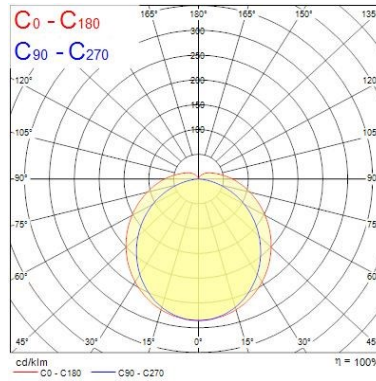

Start Waterproof Slim

START Waterproof Slim 1500 IP65 3650lm 840

0046034

PHOTOMÉTRIE

Distance [m]	Cone diameter [m]	E ₀ [lx]	E _{1(C90)} [lx]	E _{1(C0)} [lx]
0.5	1.30 2.08	4159	82.4° 254	64.3° 170
1.0	2.60 4.16	1040	82.4° 119	64.3° 42
1.5	3.90 6.23	452	82.4° 53	64.3° 19
2.0	5.19 8.31	260	82.4° 30	64.3° 11
2.5	6.49 10.39	165	82.4° 19	64.3° 7
3.0	7.79 12.47	116	82.4° 13	64.3° 5

Distance [m] Cone diameter [m] Illuminance [lx]

— C0 - C180 (Half beam angle: 128.6°)
— C90 - C270 (Half beam angle: 104.8°)

SCHÉMAS TECHNIQUES

Start Waterproof Slim

START Waterproof Slim 1500 IP65 3650lm 840
0046034