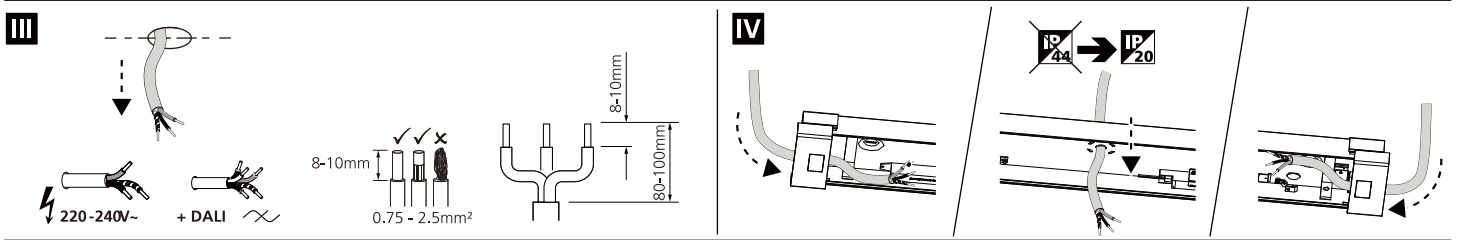

SS/EM

VI a 220-240V~

- 3000K
CW NW WW
- 3500K
CW NW WW
- 4000K
CW NW WW

- ON
- ▲
-
- OFF

1200 mm non-dimmable				Luminous flux [lm]		
1	2	Rated Current [mA]	System Power [W]	3000K	3500K	4000K
●	○	300	27.0	3600	3900	3900
○	●	250	23.0	3100	3300	3300
○	○	200	19.0	2500	2700	2700