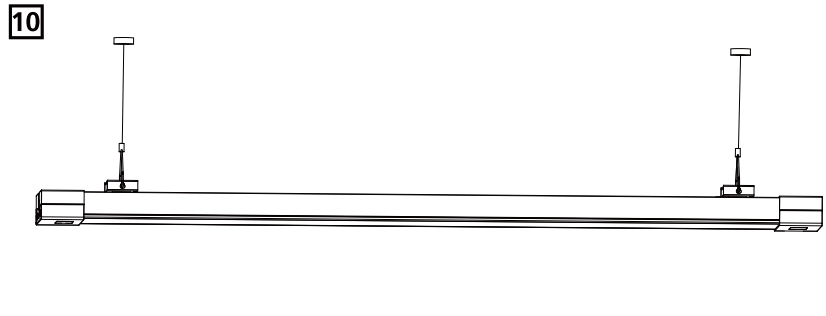

Suspended mounting