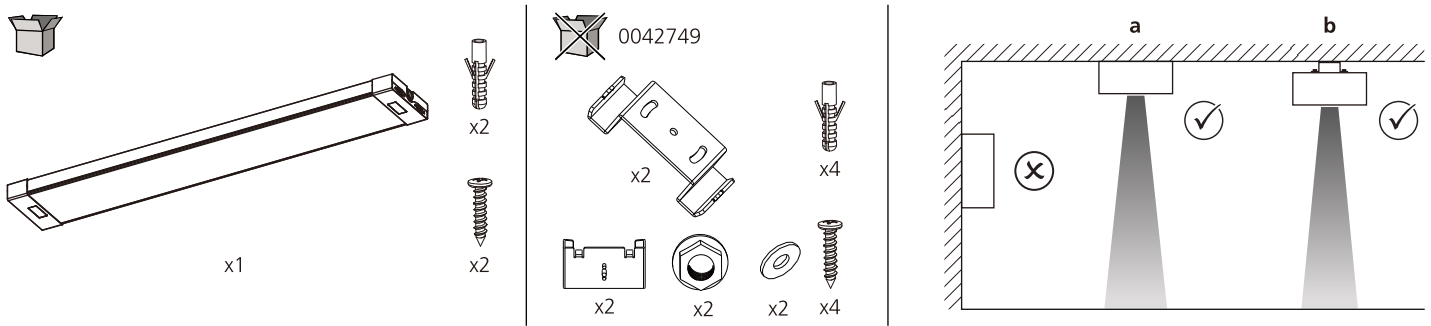

Surface mounting