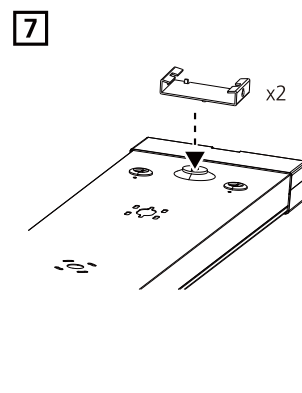

Suspended mounting