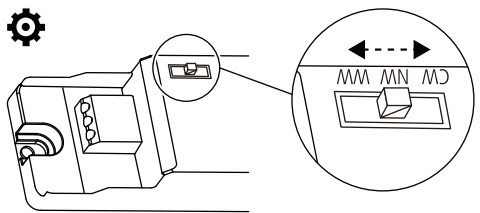

VI b 220-240V~ + DALI ~