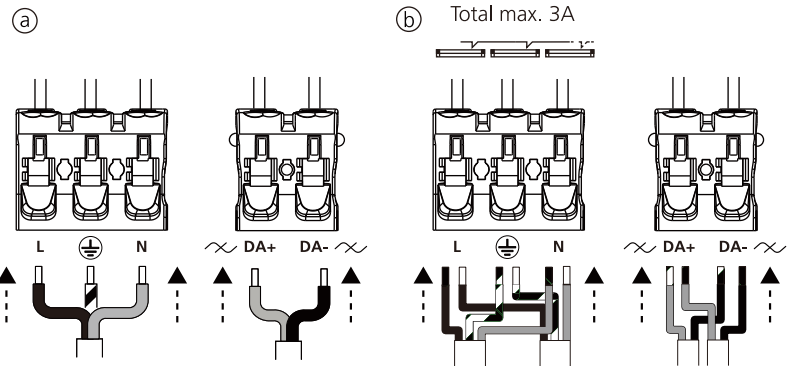

VI b 220-240V~ + DALI ~