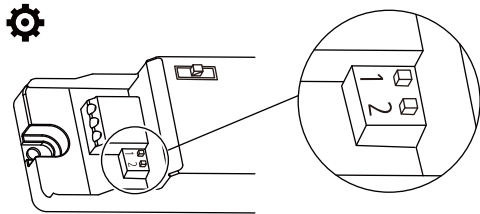

SS/EM

VI a 220-240V~

- 3000K
CW NW WW
- 3500K
CW NW WW
- 4000K
CW NW WW

- ON
- ▲
-
- OFF

1200 mm non-dimmable				Luminous flux [lm]		
1	2	Rated Current [mA]	System Power [W]	3000K	3500K	4000K
●	○	300	27.0	3600	3900	3900
○	●	250	23.0	3100	3300	3300
○	○	200	19.0	2500	2700	2700