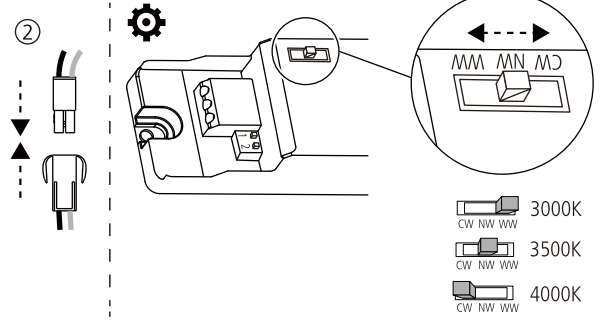

SS/EM

VI a 220-240V~

- 3000K
CW NW WW
- 3500K
CW NW WW
- 4000K
CW NW WW

- ON
- ▲
-
- OFF

1200 mm non-dimmable				Luminous flux [lm]		
1	2	Rated Current [mA]	System Power [W]	3000K	3500K	4000K
●	○	300	27.0	3600	3900	3900
○	●	250	23.0	3100	3300	3300
○	○	200	19.0	2500	2700	2700