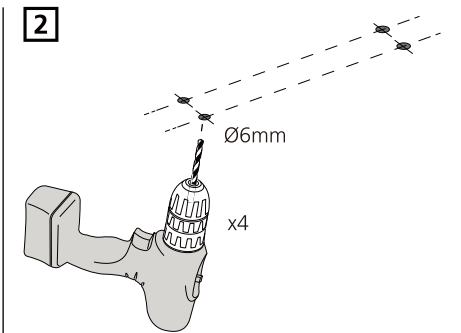

Suspended mounting