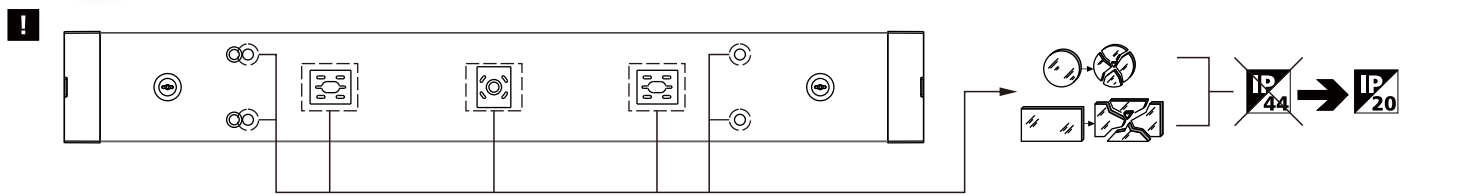

SS/EM

VI a 220-240V~

- 3000K
CW NW WW
- 3500K
CW NW WW
- 4000K
CW NW WW

- ON
- ▲
-
- OFF

1200 mm non-dimmable				Luminous flux [lm]		
1	2	Rated Current [mA]	System Power [W]	3000K	3500K	4000K
●	○	300	27.0	3600	3900	3900
○	●	250	23.0	3100	3300	3300
○	○	200	19.0	2500	2700	2700