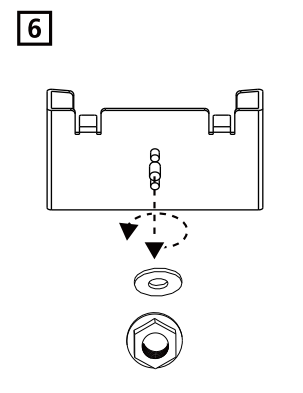

Suspended mounting