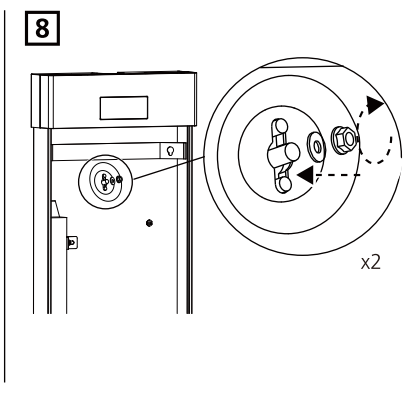

Suspended mounting