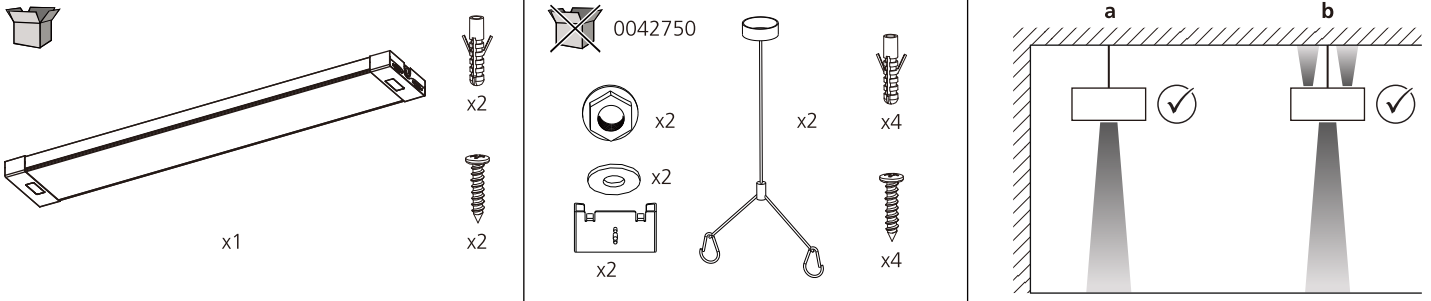

Suspended mounting