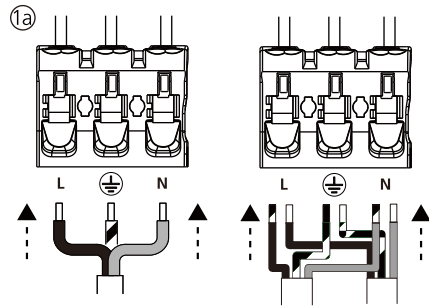

VI a 220-240V~

- 3000K
  CW NW WW
- 3500K
  CW NW WW
- 4000K
  CW NW WW