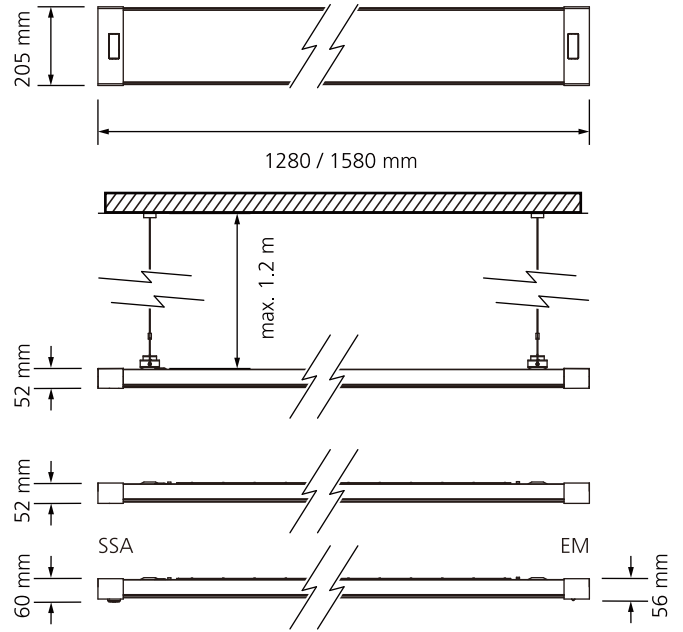

SS/EM

VI a 220-240V~

- 3000K
CW NW WW
- 3500K
CW NW WW
- 4000K
CW NW WW

- ON
- ▲
-
- OFF

1200 mm non-dimmable				Luminous flux [lm]		
1	2	Rated Current [mA]	System Power [W]	3000K	3500K	4000K
●	○	300	27.0	3600	3900	3900
○	●	250	23.0	3100	3300	3300
○	○	200	19.0	2500	2700	2700

- 3000K
CW NW WW
- 3500K
CW NW WW
- 4000K
CW NW WW

VII

VIII ? 0042748

1200 mm non-dimmable				Luminous flux [lm]		
1	2	Rated Current [mA]	System Power [W]	3000K	3500K	4000K
●	○	300	27.0	3800	4000	4000
○	●	250	23.0	3200	3400	3400
○	○	200	19.0	2600	2750	2750
1200 mm dali				Luminous flux [lm]		
Rated Current [mA]		System Power [W]		3000K	3500K	4000K
300		27.0		3800	4000	4000