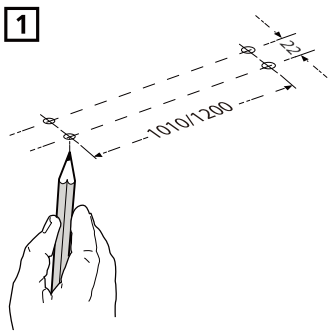

Suspended mounting