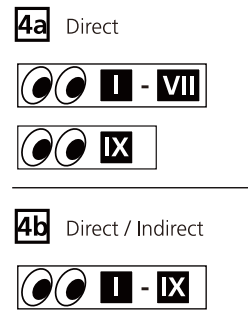

Suspended mounting