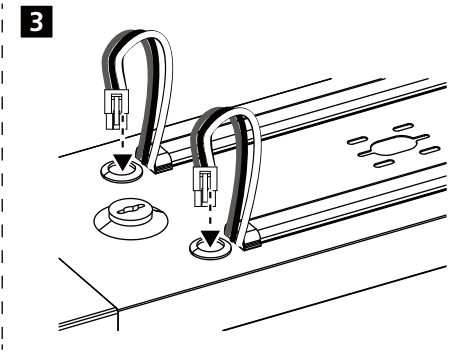

1200 mm non-dimmable				Luminous flux [lm]		
1	2	Rated Current [mA]	System Power [W]	3000K	3500K	4000K
●	○	300	27.0	3800	4000	4000
○	●	250	23.0	3200	3400	3400
○	○	200	19.0	2600	2750	2750
1200 mm dali				Luminous flux [lm]		
Rated Current [mA]		System Power [W]		3000K	3500K	4000K
300		27.0		3800	4000	4000

1500 mm non-dimmable				Luminous flux [lm]		
1	2	Rated Current [mA]	System Power [W]	3000K	3500K	4000K
●	●	350	32.0	4600	4900	4900
●	○	300	27.0	3900	4100	4100
○	●	250	23.0	3300	3500	3500
1500 mm dali				Luminous flux [lm]		
Rated Current [mA]		System Power [W]		3000K	3500K	4000K
350		32.0		4600	4900	4900