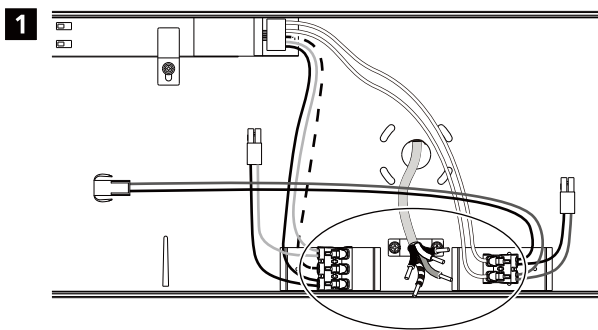

VI b 220-240V~ + DALI ~