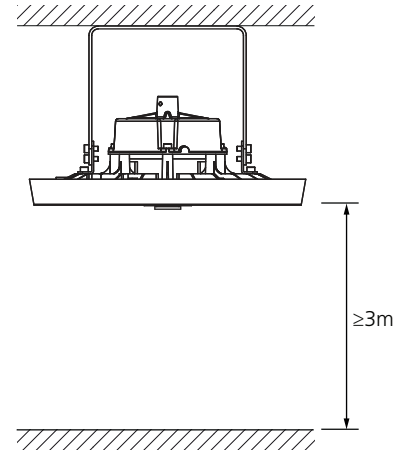

Factory setting

3A Suspended mounting

3B Surface mounting

Small - 0039604

Large - 0039605

? Lamp shade

	AL	PC
Small	5 pcs	3 pcs
Large	4 pcs	4 pcs

0039742 0039746
0039743 0039747
0039744 0039748