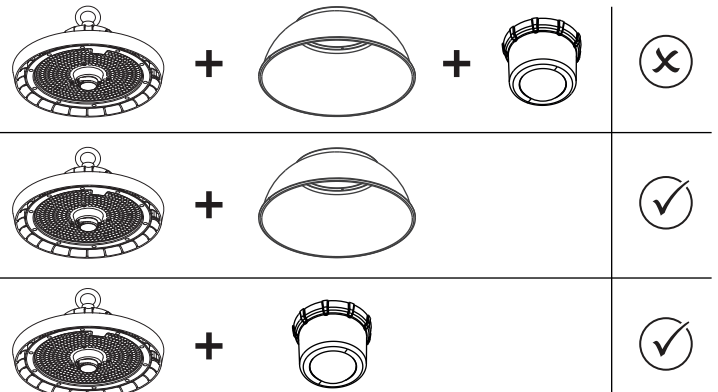

3B Surface mounting

Small - 0039604

Large - 0039605

? Lamp shade

	AL	PC
Small	5 pcs	3 pcs
Large	4 pcs	4 pcs

0039742 0039746
0039743 0039747
0039744 0039748

? Sensor