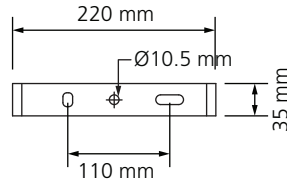

Factory setting

3A Suspended mounting

3B Surface mounting

Small - 0039604

Large - 0039605

? Lamp shade

	AL	PC
Small	5 pcs	3 pcs
Large	4 pcs	4 pcs

0039742 0039746
0039743 0039747
0039744 0039748

? Sensor

Luminaire		Sensor			
SKU	Type	SKU	Description	IS	Temperature
0039110-0039126	Granit 0-10V	0039161	Granit PIR sensor for 0-10V	IS16501	-25 ... +50°C
0039144-0039153	Granit D4i	V970020	SylSmart SSA-SV9033A-PIR-D DALI	IS16503A	0 ... +45°C
0039144-0039153	Granit D4i	V970021	SylSmart SSA-SV9033A-D DALI	IS16503A	0 ... +45°C
0039110-0039126	Granit 0-10V	V970022	SylSmart SSA-SV9033A-PIR-V 0-10	IS16503A	0 ... +45°C
0039110-0039126	Granit 0-10V	V970023	SylSmart SSA-SV9033A-V 0-10	IS16503A	0 ... +45°C
0039127-0039143	Granit DALI	-	-	-	-