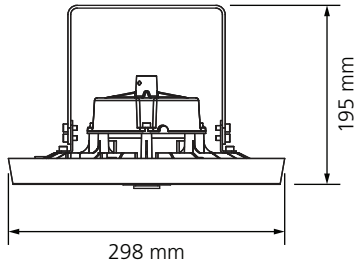

Factory setting

3A Suspended mounting

3B Surface mounting

Small - 0039604

Large - 0039605

? Lamp shade

	AL	PC
Small	5 pcs	3 pcs
Large	4 pcs	4 pcs

0039742 0039746
0039743 0039747
0039744 0039748