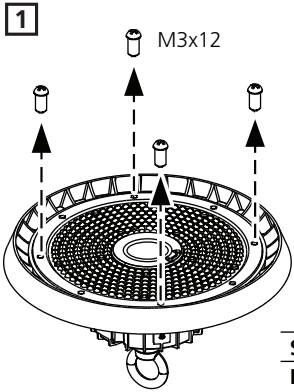

Factory setting

3A Suspended mounting

3B Surface mounting

Small - 0039604

Large - 0039605

? Lamp shade

	AL	PC
Small	5 pcs	3 pcs
Large	4 pcs	4 pcs

0039742 0039746
0039743 0039747
0039744 0039748

? Sensor

Luminaire		Sensor			
SKU	Type	SKU	Description	IS	Temperature
0039110-0039126	Granit 0-10V	0039161	Granit PIR sensor for 0-10V	IS16501	-25 ... +50°C
0039144-0039153	Granit D4i	V970020	SylSmart SSA-SV9033A-PIR-D DALI	IS16503A	0 ... +45°C
0039144-0039153	Granit D4i	V970021	SylSmart SSA-SV9033A-D DALI	IS16503A	0 ... +45°C
0039110-0039126	Granit 0-10V	V970022	SylSmart SSA-SV9033A-PIR-V 0-10	IS16503A	0 ... +45°C
0039110-0039126	Granit 0-10V	V970023	SylSmart SSA-SV9033A-V 0-10	IS16503A	0 ... +45°C
0039127-0039143	Granit DALI	-	-	-	-