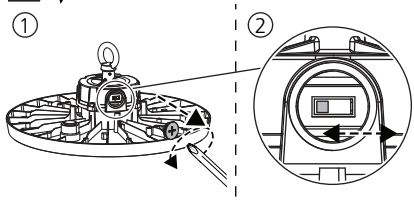

2a 220-240V ~ + 0-10V + Z18

8000-13500 lm		12500-20600 lm		21000-31000 lm		20000-33000 lm		24100-40300 lm	
lm	W	lm	W	lm	W	lm	W	lm	W
13500	67	20600	103	31000	155	33000	165	40300	218
10600	53	16500	82	25000	124	25000	124	32300	170
8000	40	12500	62	21000	104	20000	99	24100	126

Factory setting