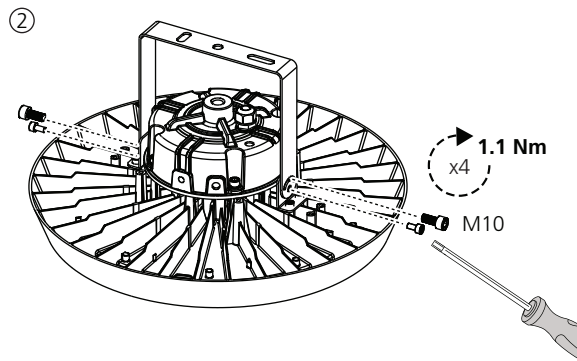

Factory setting

3A Suspended mounting

3B Surface mounting

Small - 0039604

Large - 0039605

? Lamp shade

	AL	PC
Small	5 pcs	3 pcs
Large	4 pcs	4 pcs

0039742 0039746
0039743 0039747
0039744 0039748