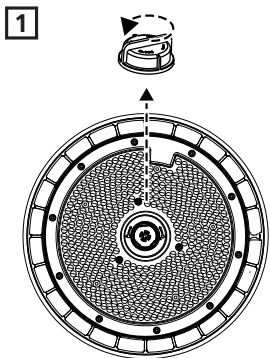

Factory setting

3A Suspended mounting

3B Surface mounting

Small - 0039604

Large - 0039605

? Lamp shade

	AL	PC
Small	5 pcs	3 pcs
Large	4 pcs	4 pcs

0039742 0039746
0039743 0039747
0039744 0039748

? Sensor

Luminaire		Sensor			
SKU	Type	SKU	Description	IS	Temperature
0039110-0039126	Granit 0-10V	0039161	Granit PIR sensor for 0-10V	IS16501	-25 ... +50°C
0039144-0039153	Granit D4i	V970020	SylSmart SSA-SV9033A-PIR-D DALI	IS16503A	0 ... +45°C
0039144-0039153	Granit D4i	V970021	SylSmart SSA-SV9033A-D DALI	IS16503A	0 ... +45°C
0039110-0039126	Granit 0-10V	V970022	SylSmart SSA-SV9033A-PIR-V 0-10	IS16503A	0 ... +45°C
0039110-0039126	Granit 0-10V	V970023	SylSmart SSA-SV9033A-V 0-10	IS16503A	0 ... +45°C
0039127-0039143	Granit DALI	-	-	-	-