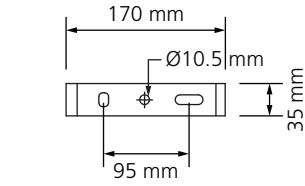

Factory setting

3A Suspended mounting

3B Surface mounting

Small - 0039604

Large - 0039605

? Lamp shade

	AL	PC
Small	5 pcs	3 pcs
Large	4 pcs	4 pcs

0039742 0039746
0039743 0039747
0039744 0039748

? Sensor

Luminaire		Sensor			
SKU	Type	SKU	Description	IS	Temperature
0039110-0039126	Granit 0-10V	0039161	Granit PIR sensor for 0-10V	IS16501	-25 ... +50°C
0039144-0039153	Granit D4i	V970020	SylSmart SSA-SV9033A-PIR-D DALI	IS16503A	0 ... +45°C
0039144-0039153	Granit D4i	V970021	SylSmart SSA-SV9033A-D DALI	IS16503A	0 ... +45°C
0039110-0039126	Granit 0-10V	V970022	SylSmart SSA-SV9033A-PIR-V 0-10	IS16503A	0 ... +45°C
0039110-0039126	Granit 0-10V	V970023	SylSmart SSA-SV9033A-V 0-10	IS16503A	0 ... +45°C
0039127-0039143	Granit DALI	-	-	-	-