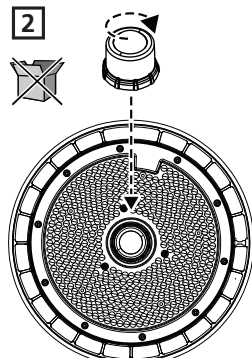

Factory setting

3A Suspended mounting

3B Surface mounting

Small - 0039604

Large - 0039605

? Lamp shade

	AL	PC
Small	5 pcs	3 pcs
Large	4 pcs	4 pcs

0039742 0039746
0039743 0039747
0039744 0039748

? Sensor

Luminaire		Sensor			
SKU	Type	SKU	Description	IS	Temperature
0039110-0039126	Granit 0-10V	0039161	Granit PIR sensor for 0-10V	IS16501	-25 ... +50°C
0039144-0039153	Granit D4i	V970020	SylSmart SSA-SV9033A-PIR-D DALI	IS16503A	0 ... +45°C
0039144-0039153	Granit D4i	V970021	SylSmart SSA-SV9033A-D DALI	IS16503A	0 ... +45°C
0039110-0039126	Granit 0-10V	V970022	SylSmart SSA-SV9033A-PIR-V 0-10	IS16503A	0 ... +45°C
0039110-0039126	Granit 0-10V	V970023	SylSmart SSA-SV9033A-V 0-10	IS16503A	0 ... +45°C
0039127-0039143	Granit DALI	-	-	-	-