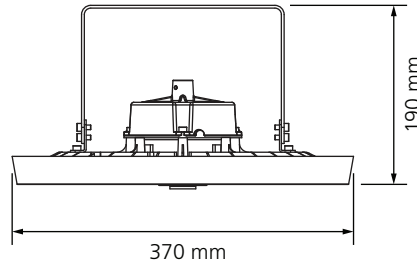

Factory setting

3A Suspended mounting

3B Surface mounting

Small - 0039604

Large - 0039605

? Lamp shade

	AL	PC
Small	5 pcs	3 pcs
Large	4 pcs	4 pcs

0039742 0039746
0039743 0039747
0039744 0039748