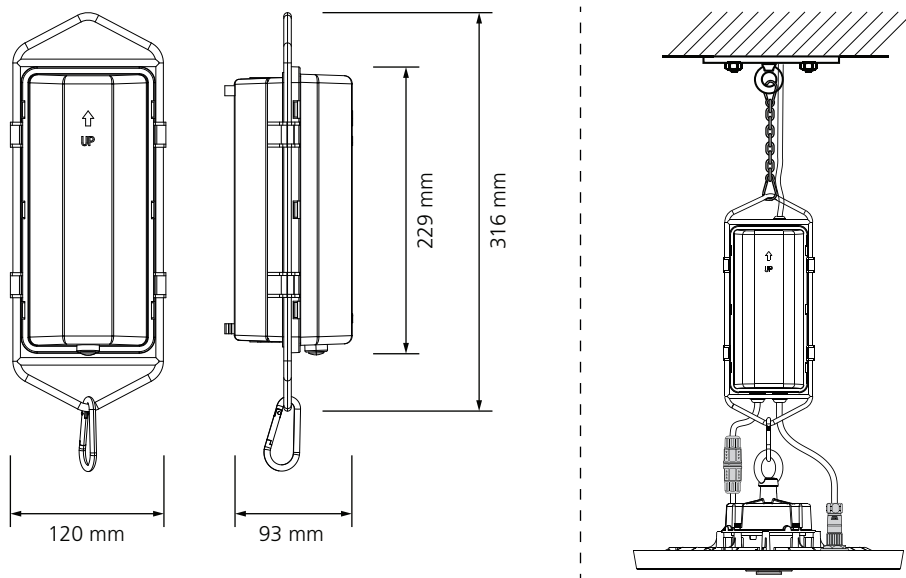

Luminaire		Sensor			
SKU	Type	SKU	Description	IS	Temperature
0039110-0039126	Granit 0-10V	0039161	Granit PIR sensor for 0-10V	IS16501	-25 ... +50°C
0039144-0039153	Granit D4i	V970020	SylSmart SSA-SV9033A-PIR-D DALI	IS16503A	0 ... +45°C
0039144-0039153	Granit D4i	V970021	SylSmart SSA-SV9033A-D DALI	IS16503A	0 ... +45°C
0039110-0039126	Granit 0-10V	V970022	SylSmart SSA-SV9033A-PIR-V 0-10	IS16503A	0 ... +45°C
0039110-0039126	Granit 0-10V	V970023	SylSmart SSA-SV9033A-V 0-10	IS16503A	0 ... +45°C
0039127-0039143	Granit DALI	-	-	-	-

0039783 - Granit self test EM KIT

IS16461

! Z-type