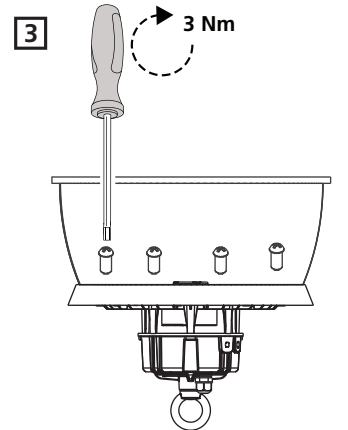

Factory setting

3A Suspended mounting

3B Surface mounting

Small - 0039604

Large - 0039605

? Lamp shade

	AL	PC
Small	5 pcs	3 pcs
Large	4 pcs	4 pcs

0039742 0039746
0039743 0039747
0039744 0039748