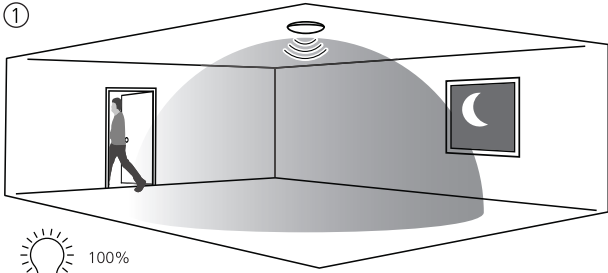

Daylight threshold (⚙️ disable)
2 Lux / 10 Lux / 50 Lux / disable

Stand-by dimming level (⚙️ 10%)
10 / 20 / 30%
Hold-time (⚙️ 10min)
2s / 30s / 1min / 5min / 10min / 30min

Stand-by time (⚙️ 10min)
0s / 10s / 1min / 10min / 30min / +∞

10 / 20 / 30%

Detection area (⚙️ 100%)
10 / 50 / 100%

⚙️	🏠	💡	🕒💡	🕒💡 100%	💡➡️💡
SC1	100%	1min	10min	10%	2Lux
SC2	100%	5min	10min	10%	2Lux
SC3	100%	10min	30min	10%	10Lux
SC4	100%	10min	+∞	10%	50Lux