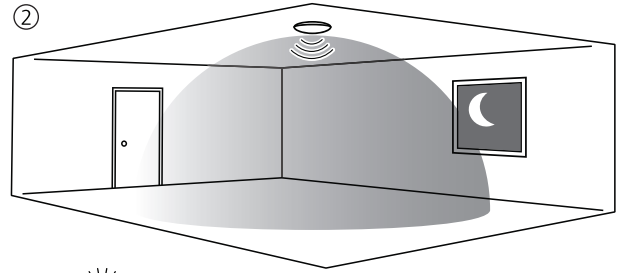

Daylight threshold (⚙️ disable)
2 Lux / 10 Lux / 50 Lux / disable

Stand-by dimming level (⚙️ 10%)
10 / 20 / 30%
Hold-time (⚙️ 10min)
2s / 30s / 1min / 5min / 10min / 30min

Stand-by time (⚙️ 10min)
0s / 10s / 1min / 10min / 30min / +∞

10 / 20 / 30%

Detection area (⚙️ 100%)
10 / 50 / 100%

⚙️	🏠	💡	🕒💡	🕒💡 100%	💡➡️💡
SC1	100%	1min	10min	10%	2Lux
SC2	100%	5min	10min	10%	2Lux
SC3	100%	10min	30min	10%	10Lux
SC4	100%	10min	+∞	10%	50Lux