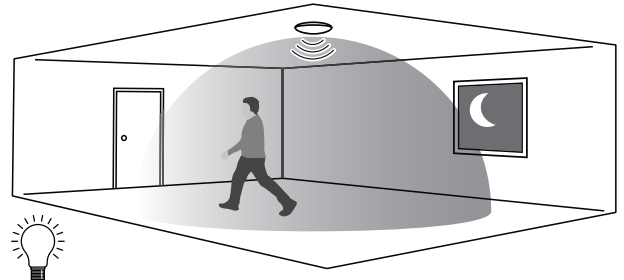

Daylight threshold (⚙️ disable)
2 Lux / 10 Lux / 50 Lux / disable

Stand-by dimming level (⚙️ 10%)
10 / 20 / 30%
Hold-time (⚙️ 10min)
2s / 30s / 1min / 5min / 10min / 30min

Stand-by time (⚙️ 10min)
0s / 10s / 1min / 10min / 30min / +∞

10 / 20 / 30%

Detection area (⚙️ 100%)
10 / 50 / 100%

⚙️	🏠	💡	🕒💡	🕒💡 100%	💡➡️💡
SC1	100%	1min	10min	10%	2Lux
SC2	100%	5min	10min	10%	2Lux
SC3	100%	10min	30min	10%	10Lux
SC4	100%	10min	+∞	10%	50Lux