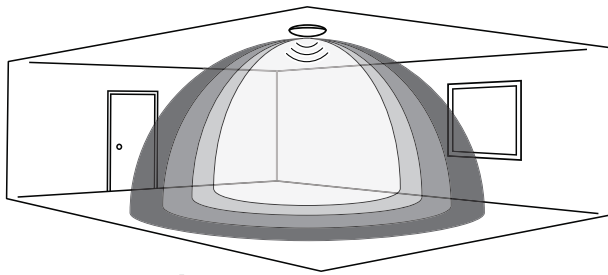

Daylight threshold (⚙️ disable)
2 Lux / 10 Lux / 50 Lux / disable

Stand-by dimming level (⚙️ 10%)
10 / 20 / 30%
Hold-time (⚙️ 10min)
2s / 30s / 1min / 5min / 10min / 30min

Stand-by time (⚙️ 10min)
0s / 10s / 1min / 10min / 30min / +∞

10 / 20 / 30%

Detection area (⚙️ 100%)
10 / 50 / 100%

⚙️	🏠	💡	🕒💡	🕒💡 100%	💡➡️💡
SC1	100%	1min	10min	10%	2Lux
SC2	100%	5min	10min	10%	2Lux
SC3	100%	10min	30min	10%	10Lux
SC4	100%	10min	+∞	10%	50Lux