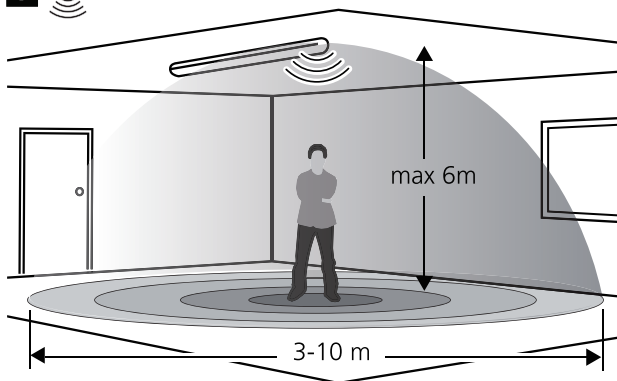

⚙️ Factory settings

	Detection Area			Hold Time		Daylight Sensor		Stand-by Period			Stand-by Dim Level			
	1	2		3	4	5	6	7	8		9			
I	●	●	100% ⚙️	●	●	5 sec	●	●	15 Lux	●	●	0 sec	●	20% ⚙️
II	●	○	75%	●	○	30 sec	●	○	50 Lux	●	○	1 min	○	30%
III	○	●	50%	○	●	3 min ⚙️	○	●	150 Lux	○	●	10 min ⚙️		
IV	○	○	25%	○	○	10 min	○	○	Disable ⚙️	○	○	∞		

! 📶