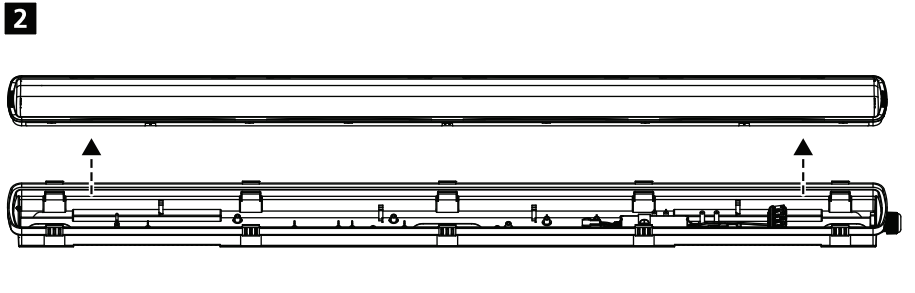

~ 220-240 V 50/60 Hz  

 0010469 5x2.5 Throughwiring kit 600 mm
 0010470 5x2.5 Throughwiring kit 1200 mm
 0010471 5x2.5 Throughwiring kit 1500 mm

 0010472 2x2.5 Throughwiring kit 1200 mm
 0010473 2x2.5 Throughwiring kit 1500 mm