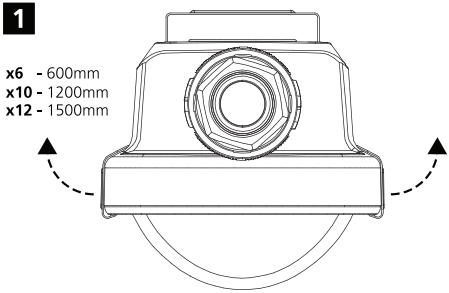

~ 220-240 V 50/60 Hz  

 0010469 5x2.5 Throughwiring kit 600 mm
 0010470 5x2.5 Throughwiring kit 1200 mm
 0010471 5x2.5 Throughwiring kit 1500 mm

 0010472 2x2.5 Throughwiring kit 1200 mm
 0010473 2x2.5 Throughwiring kit 1500 mm