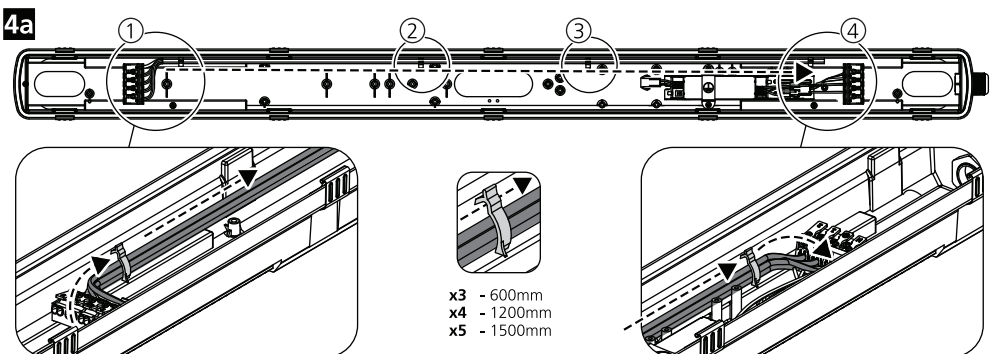

~ 220-240 V 50/60 Hz  

 0010469 5x2.5 Throughwiring kit 600 mm
 0010470 5x2.5 Throughwiring kit 1200 mm
 0010471 5x2.5 Throughwiring kit 1500 mm

 0010472 2x2.5 Throughwiring kit 1200 mm
 0010473 2x2.5 Throughwiring kit 1500 mm