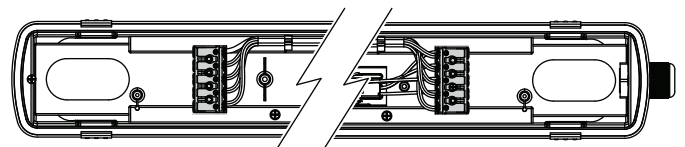

~ 220-240 V 50/60 Hz  

 0010469 5x2.5 Throughwiring kit 600 mm
 0010470 5x2.5 Throughwiring kit 1200 mm
 0010471 5x2.5 Throughwiring kit 1500 mm

 0010472 2x2.5 Throughwiring kit 1200 mm
 0010473 2x2.5 Throughwiring kit 1500 mm