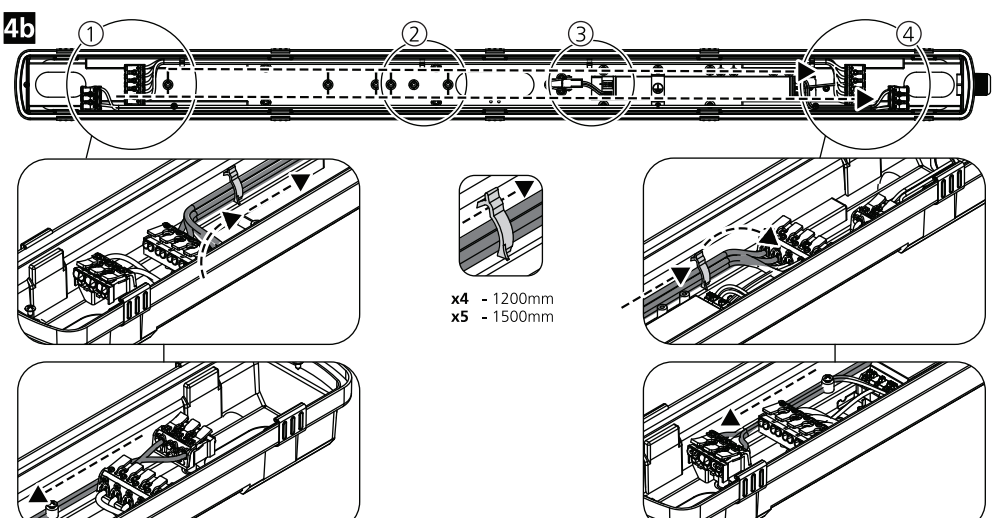

~ 220-240 V 50/60 Hz  

 0010469 5x2.5 Throughwiring kit 600 mm
 0010470 5x2.5 Throughwiring kit 1200 mm
 0010471 5x2.5 Throughwiring kit 1500 mm

 0010472 2x2.5 Throughwiring kit 1200 mm
 0010473 2x2.5 Throughwiring kit 1500 mm