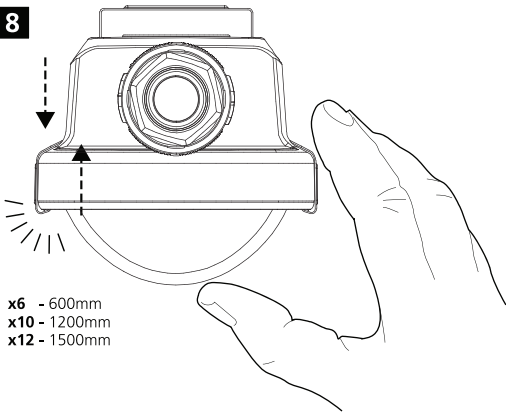

220-240 V 50/60 Hz

IS500

0010474

	Daylight Sensor				Hold Time			Detection Area			
	1	2	3		4	5	6	7	8		
I	●	●	●	2 Lux	●	●	●	5 sec	●	●	100%
II	○	●	●	10 Lux	●	●	○	30 sec	●	○	75%
III	○	●	○	30 Lux	●	○	●	90 sec	○	●	50%
IV	○	○	●	50 Lux	●	○	○	5 min	○	○	25%
V	○	○	○	Disable	○	●	●	20 min	-	-	N/A
VI	-	-	-	-	○	○	○	30 min	-	-	N/A

0010475

8

x6 - 600mm
x10 - 1200mm
x12 - 1500mm