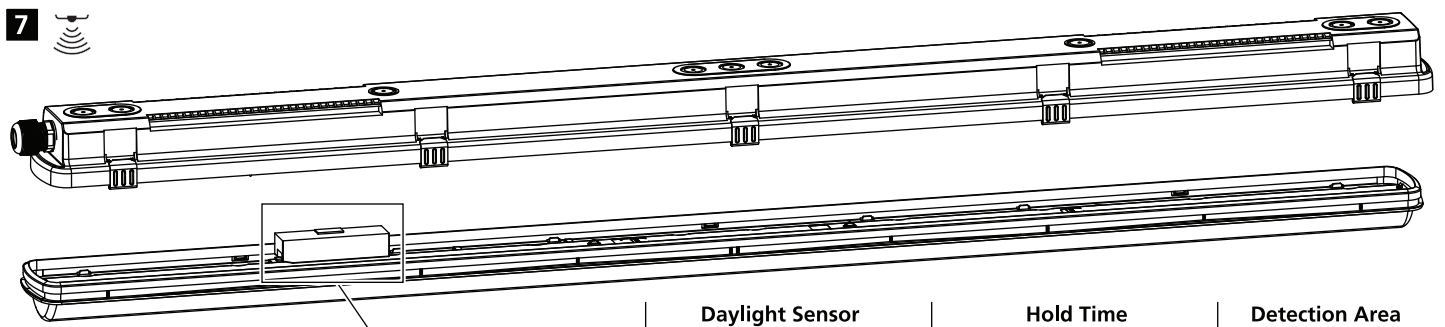

220-240 V 50/60 Hz

IS500

0010474

	Daylight Sensor				Hold Time			Detection Area			
	1	2	3		4	5	6	7	8		
I	●	●	●	2 Lux	●	●	●	5 sec	●	●	100%
II	○	●	●	10 Lux	●	●	○	30 sec	●	○	75%
III	○	●	○	30 Lux	●	○	●	90 sec	○	●	50%
IV	○	○	●	50 Lux	●	○	○	5 min	○	○	25%
V	○	○	○	Disable	○	●	●	20 min	-	-	N/A
VI	-	-	-	-	○	○	○	30 min	-	-	N/A

0010475

8

x6 - 600mm
x10 - 1200mm
x12 - 1500mm