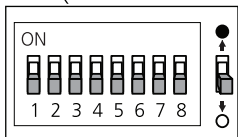

220-240 V 50/60 Hz

IS500

0010474

	Daylight Sensor				Hold Time			Detection Area			
	1	2	3		4	5	6	7	8		
I	●	●	●	2 Lux	●	●	●	5 sec	●	●	100%
II	○	●	●	10 Lux	●	●	○	30 sec	●	○	75%
III	○	●	○	30 Lux	●	○	●	90 sec	○	●	50%
IV	○	○	●	50 Lux	●	○	○	5 min	○	○	25%
V	○	○	○	Disable	○	●	●	20 min	-	-	N/A
VI	-	-	-	-	○	○	○	30 min	-	-	N/A

0010475

8

x6 - 600mm
x10 - 1200mm
x12 - 1500mm