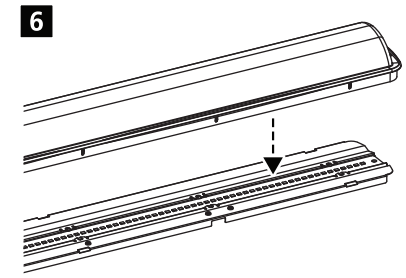

220-240 V 50/60 Hz

IS500

0010474

	Daylight Sensor				Hold Time			Detection Area			
	1	2	3		4	5	6	7	8		
I	●	●	●	2 Lux	●	●	●	5 sec	●	●	100%
II	○	●	●	10 Lux	●	●	○	30 sec	●	○	75%
III	○	●	○	30 Lux	●	○	●	90 sec	○	●	50%
IV	○	○	●	50 Lux	●	○	○	5 min	○	○	25%
V	○	○	○	Disable	○	●	●	20 min	-	-	N/A
VI	-	-	-	-	○	○	○	30 min	-	-	N/A

0010475

8

x6 - 600mm
x10 - 1200mm
x12 - 1500mm