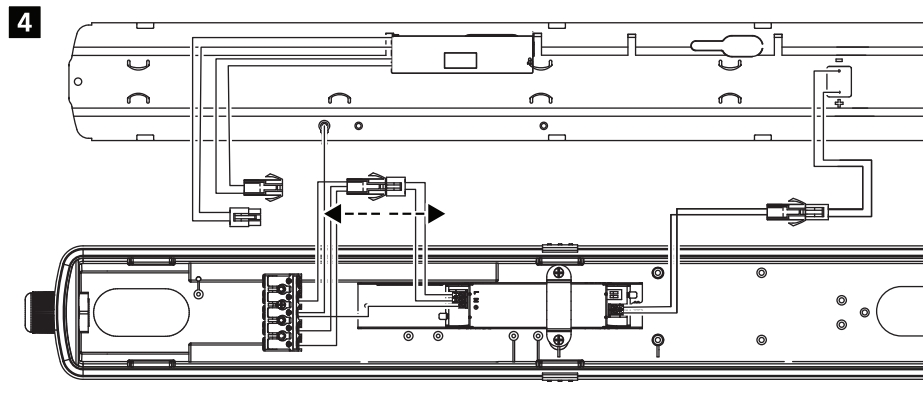

220-240 V 50/60 Hz

IS500

0010474

	Daylight Sensor				Hold Time			Detection Area			
	1	2	3		4	5	6	7	8		
I	●	●	●	2 Lux	●	●	●	5 sec	●	●	100%
II	○	●	●	10 Lux	●	●	○	30 sec	●	○	75%
III	○	●	○	30 Lux	●	○	●	90 sec	○	●	50%
IV	○	○	●	50 Lux	●	○	○	5 min	○	○	25%
V	○	○	○	Disable	○	●	●	20 min	-	-	N/A
VI	-	-	-	-	○	○	○	30 min	-	-	N/A

0010475

8

x6 - 600mm
x10 - 1200mm
x12 - 1500mm