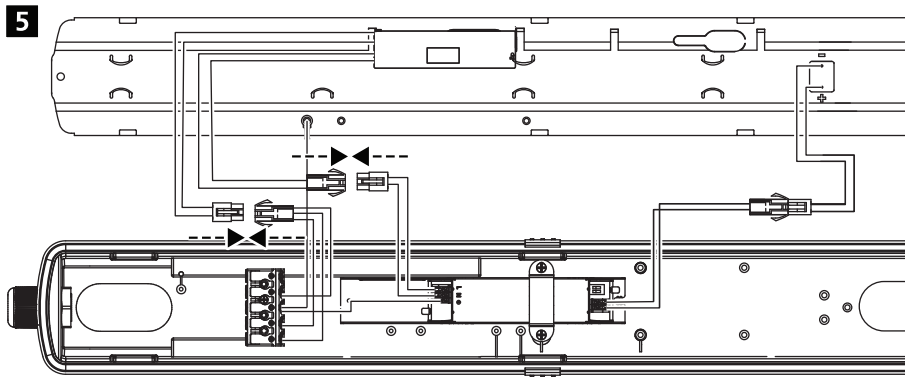

220-240 V 50/60 Hz

IS500

0010474

	Daylight Sensor				Hold Time			Detection Area			
	1	2	3		4	5	6	7	8		
I	●	●	●	2 Lux	●	●	●	5 sec	●	●	100%
II	○	●	●	10 Lux	●	●	○	30 sec	●	○	75%
III	○	●	○	30 Lux	●	○	●	90 sec	○	●	50%
IV	○	○	●	50 Lux	●	○	○	5 min	○	○	25%
V	○	○	○	Disable	○	●	●	20 min	-	-	N/A
VI	-	-	-	-	○	○	○	30 min	-	-	N/A

0010475

8

x6 - 600mm
x10 - 1200mm
x12 - 1500mm