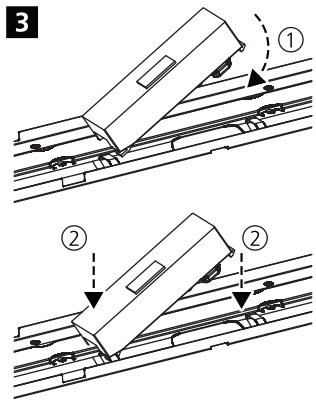

220-240 V 50/60 Hz

IS500

0010474

	Daylight Sensor				Hold Time			Detection Area			
	1	2	3		4	5	6	7	8		
I	●	●	●	2 Lux	●	●	●	5 sec	●	●	100%
II	○	●	●	10 Lux	●	●	○	30 sec	●	○	75%
III	○	●	○	30 Lux	●	○	●	90 sec	○	●	50%
IV	○	○	●	50 Lux	●	○	○	5 min	○	○	25%
V	○	○	○	Disable	○	●	●	20 min	-	-	N/A
VI	-	-	-	-	○	○	○	30 min	-	-	N/A

0010475

8

x6 - 600mm
x10 - 1200mm
x12 - 1500mm