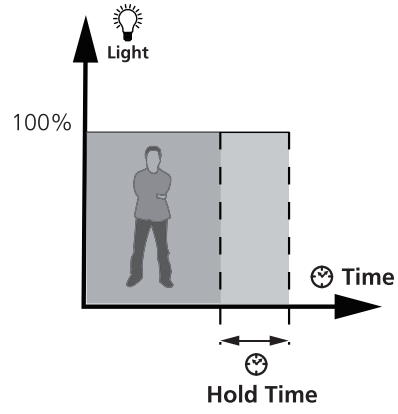

220-240 V 50/60 Hz

IS500

0010474

	Daylight Sensor				Hold Time			Detection Area			
	1	2	3		4	5	6	7	8		
I	●	●	●	2 Lux	●	●	●	5 sec	●	●	100%
II	○	●	●	10 Lux	●	●	○	30 sec	●	○	75%
III	○	●	○	30 Lux	●	○	●	90 sec	○	●	50%
IV	○	○	●	50 Lux	●	○	○	5 min	○	○	25%
V	○	○	○	Disable	○	●	●	20 min	-	-	N/A
VI	-	-	-	-	○	○	○	30 min	-	-	N/A