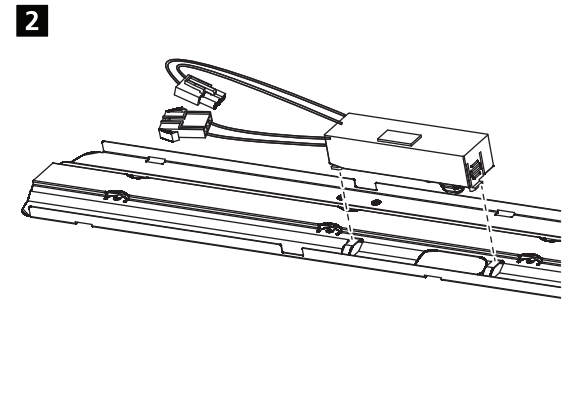

220-240 V 50/60 Hz

IS500

0010474

	Daylight Sensor				Hold Time			Detection Area			
	1	2	3		4	5	6	7	8		
I	●	●	●	2 Lux	●	●	●	5 sec	●	●	100%
II	○	●	●	10 Lux	●	●	○	30 sec	●	○	75%
III	○	●	○	30 Lux	●	○	●	90 sec	○	●	50%
IV	○	○	●	50 Lux	●	○	○	5 min	○	○	25%
V	○	○	○	Disable	○	●	●	20 min	-	-	N/A
VI	-	-	-	-	○	○	○	30 min	-	-	N/A

0010475

8

x6 - 600mm
x10 - 1200mm
x12 - 1500mm