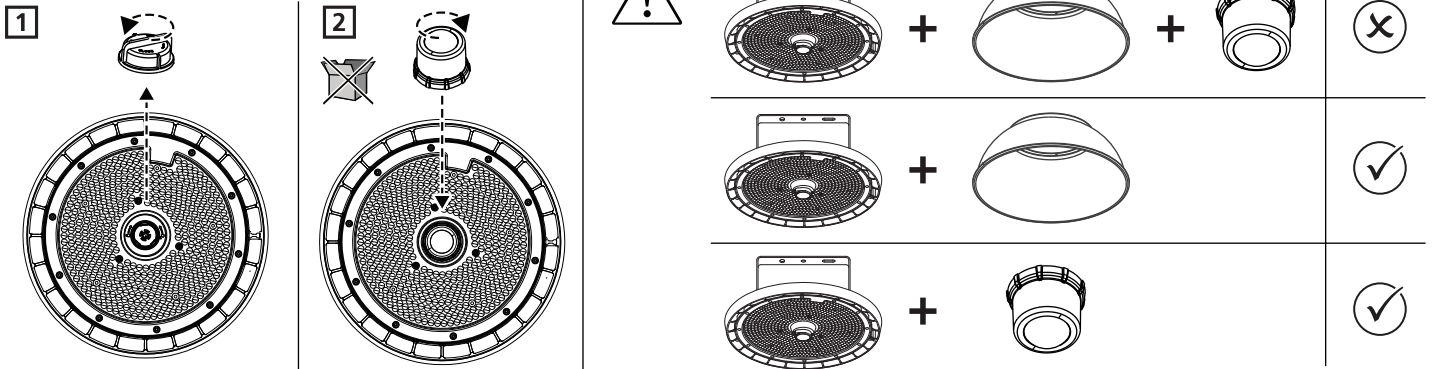

Factory setting!

**3**

**? Lamp shade**

**? Sensor**

Luminaire		Sensor			
SKU	Type	SKU	Description	IS	Temperature
0039110-0039126	Granit 0-10V	0039161	Granit PIR sensor for 0-10V	IS16501	-25 ... +50°C
0039144-0039153	Granit D4i	V970020	SylSmart SSA-SV9033A-PIR-D DALI	IS16503A	0 ... +45°C
0039144-0039153	Granit D4i	V970021	SylSmart SSA-SV9033A-D DALI	IS16503A	0 ... +45°C
0039110-0039126	Granit 0-10V	V970022	SylSmart SSA-SV9033A-PIR-V 0-10	IS16503A	0 ... +45°C
0039110-0039126	Granit 0-10V	V970023	SylSmart SSA-SV9033A-V 0-10	IS16503A	0 ... +45°C
0039127-0039143	Granit DALI	-	-	-	-