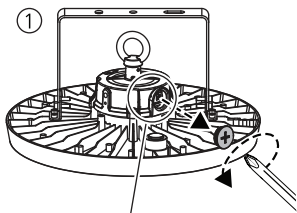

2a 220-240V~ + 0-10V + Z18