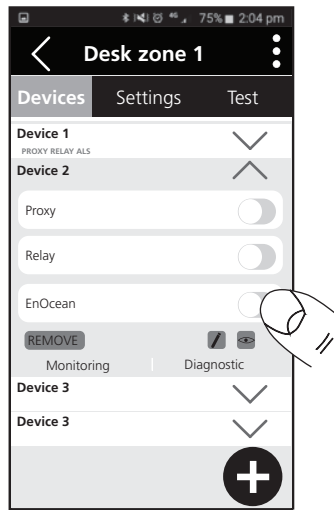

1 SylSmart Switch

0041538

Adding Switch

2

3 SylSmart Switch

0041538

1 Configure Scene

Scene Configuration

2

3

1 Calibration

Daylight Calibration

2

3