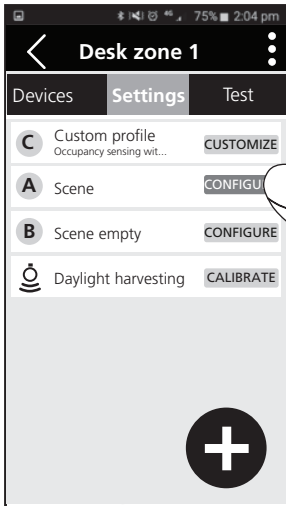

1 Configure Scene

Scene Configuration