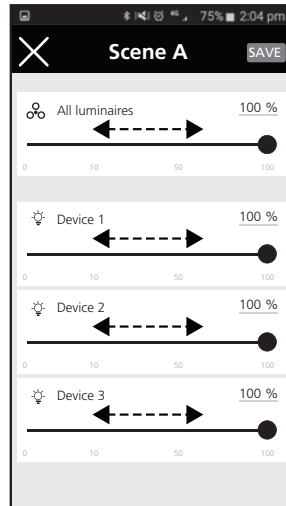

1 SylSmart Switch

0041538

Adding Switch

2

3 SylSmart Switch

0041538

1 Configure Scene

Scene Configuration

2

3

1 Calibration

Daylight Calibration

2

3