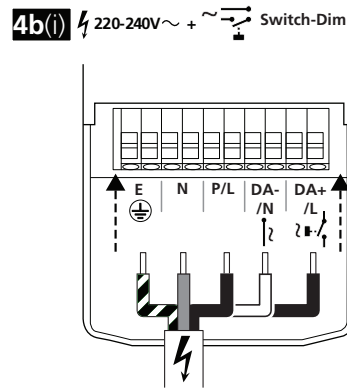

START Panel / Eco 600x600 / 625x625

START Panel 1200x300

4b(iii) ⚡ 220-240V~ + DALI

4b(iv) ⚡ 220-240V~ + DALI

Total Max. 8A

5b ⚡ 220-240V~ + DALI

6a START Panel

6b START Panel Eco

7

8

! Y-type