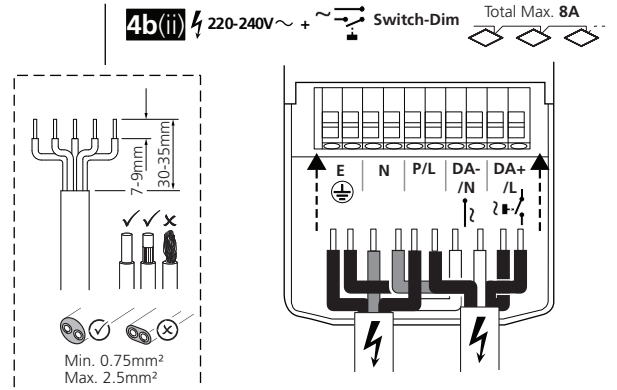

START Panel / Eco 600x600 / 625x625

START Panel 1200x300

4b(iii) ⚡ 220-240V~ + DALI

4b(iv) ⚡ 220-240V~ + DALI

Total Max. 8A

5b ⚡ 220-240V~ + DALI

6a START Panel

6b START Panel Eco

7

8

! Y-type