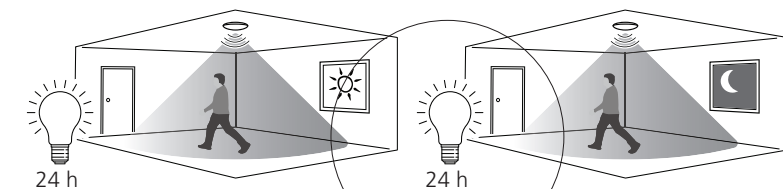

2	3	CCT
●	●	3000K
○	●	4000K
●	○	6500K
○	○	—

4	5	
●	●	10 lux
○	●	20 lux
●	○	40 lux
○	○	24 h