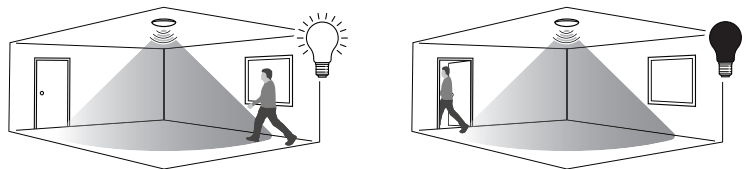

Start Downlight 5in1 PIR

1	Brightness	2	3	CCT	4	5	LUX	6	7	Delay	8	Light ON/OFF Settings
●	50% (9W)	●	●	3000K	●	●	10lux	●	●	5s	●	ON (No Dimming)
○	100% (18W)	○	●	4000K	○	●	20lux	○	●	30s	○	OFF (Dimming - 1sec ON / 3 sec OFF)
		●	○	6500K	●	○	40lux	●	○	60		
		○	○	-	○	○	24h	○	○	180s		

1	POWER
●	50% (9W)
○	100% (18W)

2	3	CCT
●	●	3000K
○	●	4000K
●	○	6500K
○	○	—

4	5	
●	●	10 lux
○	●	20 lux
●	○	40 lux
○	○	24 h

6	7	
●	●	5 sec
○	●	30 sec
●	○	60 sec
○	○	180 sec

8	Light ON/OFF Settings
●	ON (No Dimming)
○	OFF (Dimming - 1sec ON / 3 sec OFF)