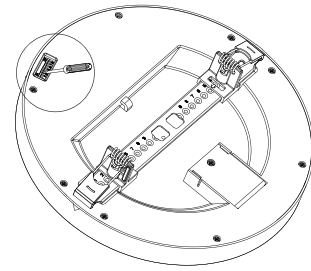

1	Brightness	2	3	CCT	4	5	LUX	6	7	Delay	8	Light ON/OFF Settings
●	50% (9W)	●	●	3000K	●	●	10lux	●	●	5s	●	ON (No Dimming)
○	100% (18W)	○	●	4000K	○	●	20lux	○	●	30s	○	OFF (Dimming - 1sec ON / 3 sec OFF)
		●	○	6500K	●	○	40lux	●	○	60		
		○	○	-	○	○	24h	○	○	180s