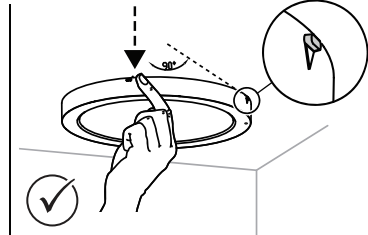

1 Start Downlight 5 in 1 (Surface Mount)

2

3 220-240V ~ +

4

5

6

7