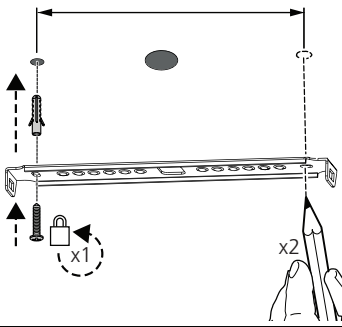

1 Start Downlight 5 in 1 (Surface Mount)