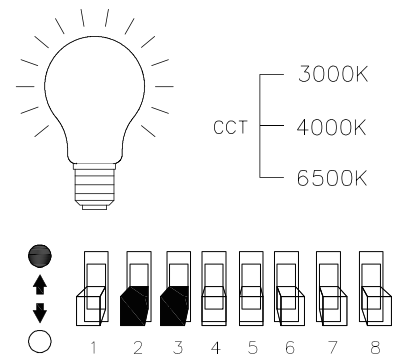

Start Downlight 5in1 PIR

1	Brightness	2	3	CCT	4	5	LUX	6	7	Delay	8	Light ON/OFF Settings
●	50% (9W)	●	●	3000K	●	●	10lux	●	●	5s	●	ON (No Dimming)
○	100% (18W)	○	●	4000K	○	●	20lux	○	●	30s	○	OFF (Dimming - 1sec ON / 3 sec OFF)
		●	○	6500K	●	○	40lux	●	○	60		
		○	○	-	○	○	24h	○	○	180s		

1	POWER
●	50% (9W)
○	100% (18W)

2	3	CCT
●	●	3000K
○	●	4000K
●	○	6500K
○	○	—

4	5	
●	●	10 lux
○	●	20 lux
●	○	40 lux
○	○	24 h

6	7	
●	●	5 sec
○	●	30 sec
●	○	60 sec
○	○	180 sec

8	Light ON/OFF Settings
●	ON (No Dimming)
○	OFF (Dimming - 1sec ON / 3 sec OFF)