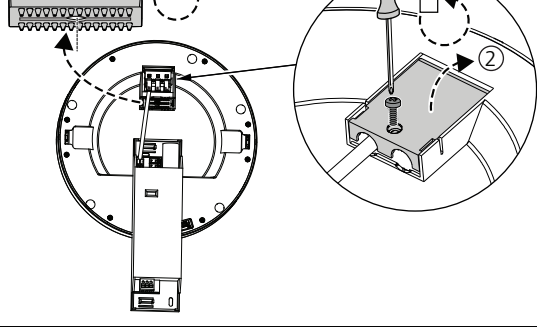

1 Start Downlight 5 in 1 (Surface Mount)

2

3 220-240V ~ +

4

5

6

7