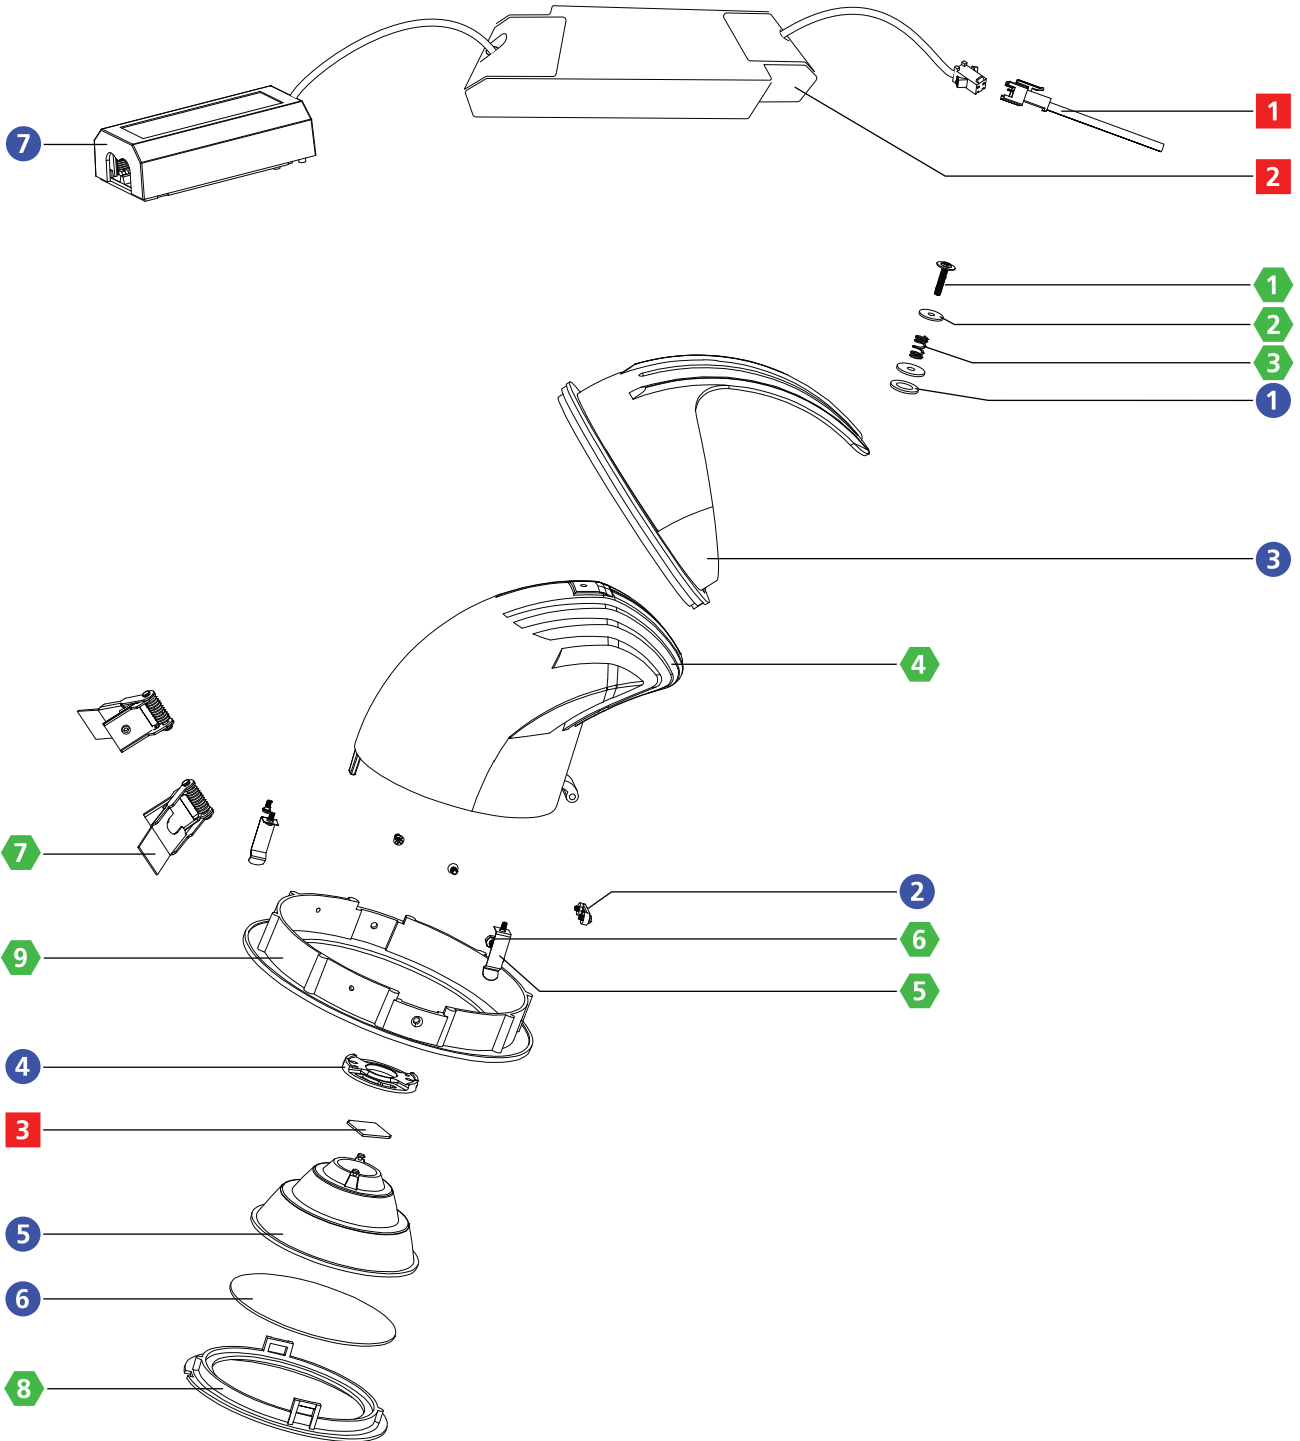

WEEE Recyclables

- 1. Cable
- 2. Driver
- 3. LED light source

PLASTIC Recyclables

- 1. Silicone pad
- 2. Cable clamp
- 3. Cover
- 4. Bracket
- 5. Reflector
- 6. Diffuser
- 7. Junction box

METAL Recyclables

- 1. Screw
- 2. Shim
- 3. Spring
- 4. Radiator
- 5. Clip
- 6. Inner ring
- 7. Mounted ring

OTHER Recyclables

WEEE Recyclables

- 1. Cable
- 2. Driver
- 3. LED light source

PLASTIC Recyclables

- 1. Silicone pad
- 2. Cable clamp
- 3. Cover
- 4. Bracket
- 5. Reflector
- 6. Diffuser

METAL Recyclables

- 1. Screw
- 2. Shim
- 3. Spring
- 4. Radiator
- 5. Clip
- 6. Inner ring
- 7. Mounted ring

OTHER Recyclables