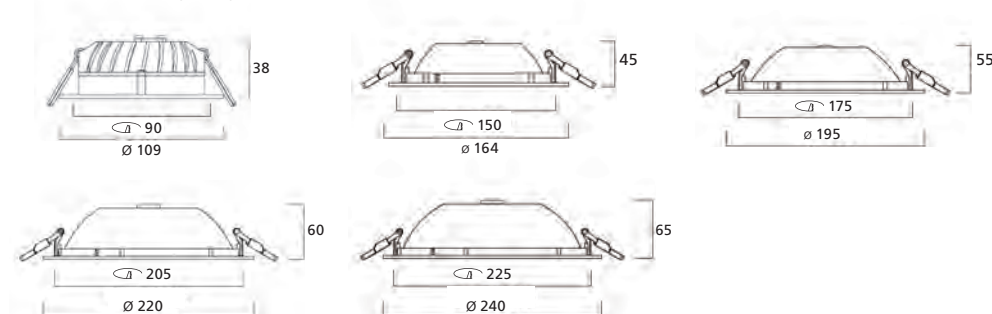

START Downlight 205
IP54 2100lm 830

START Downlight 225
IP54 2350lm 830

Dimensions (mm)

Visuels

START Downlight 90 IP54
DIM

START Downlight IP54

START Downlight IP54

Plaque de renfort