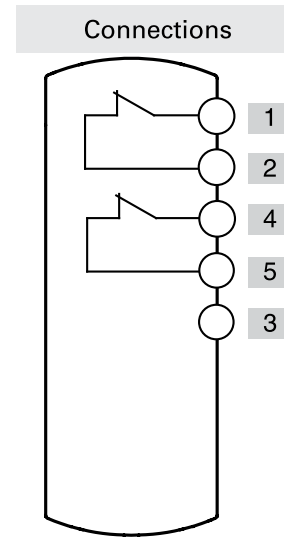

Emergency push button

	Contacts	Diagram
Device 1	2NC	

Connector	M12 with 5 pole at the bottom	
-----------	-------------------------------	--