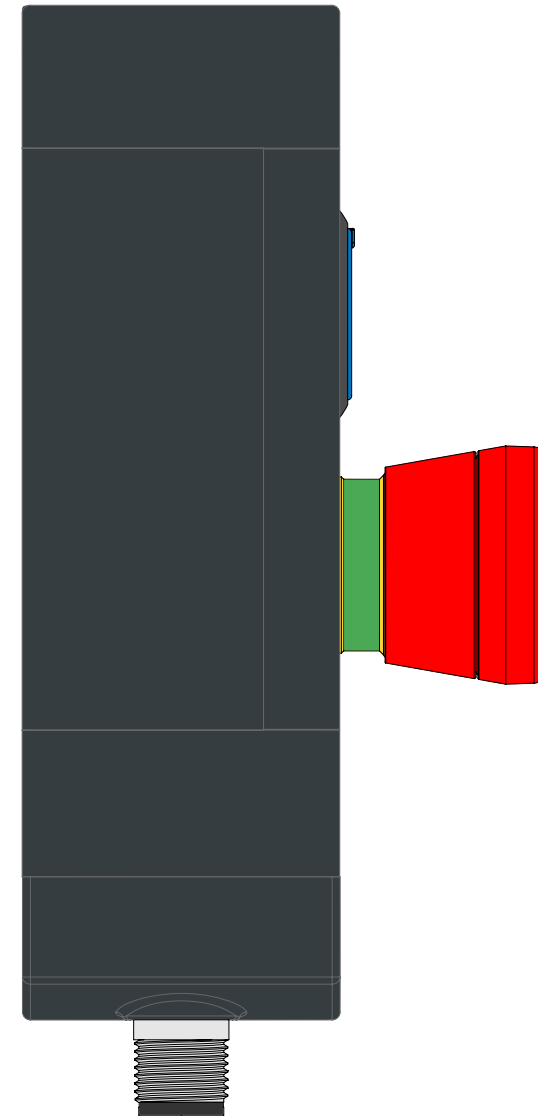

Illuminated  
button  
spring-return

Emergency  
push button

	Contacts	Diagram
Device 1	1NO	
Device 2	2NC+NO	

Connector	M12 with 12 pole at the bottom	
-----------	-----------------------------------	--