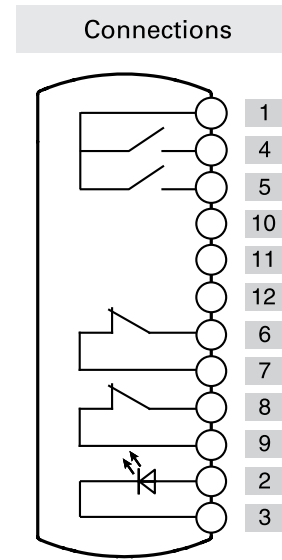

Illuminated  
button  
spring-return

Emergency  
push button

	Contacts	Diagram
Device 1	1NO	
Device 2	2NC+NO	

Connector	M12 with 12 pole at the bottom	
-----------	-----------------------------------	--