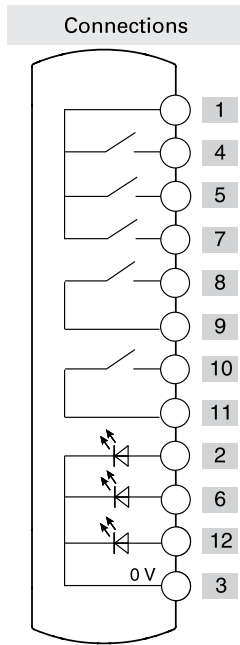

Illuminated
button
spring-return

Illuminated
button
spring-return

Illuminated
button
spring-return

	Contacts	Diagram
Device 1	2NO	
Device 2	2NO	
Device 3	1NO	

Connector

M23 with 12 pole
at the bottom