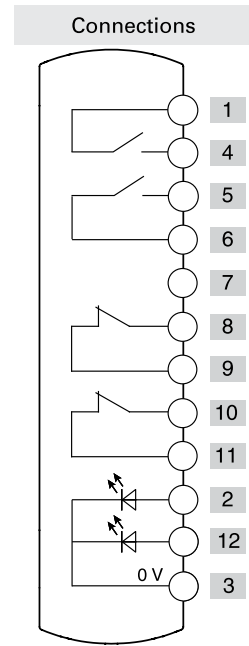

Illuminated button
spring-return

Illuminated button
spring-return

Emergency
push button

	Contacts	Diagram
Device 1	1NO	
Device 2	1NO	
Device 3	2NC	

Connector
Cable length 2m
12 wires at the bottom

N.pin	Cable color	N.pin	Cable color
1	brown	7	black
2	blue	8	grey
3	white	9	red
4	green	10	purple
5	pink	11	grey-pink
6	yellow	12	red-blue