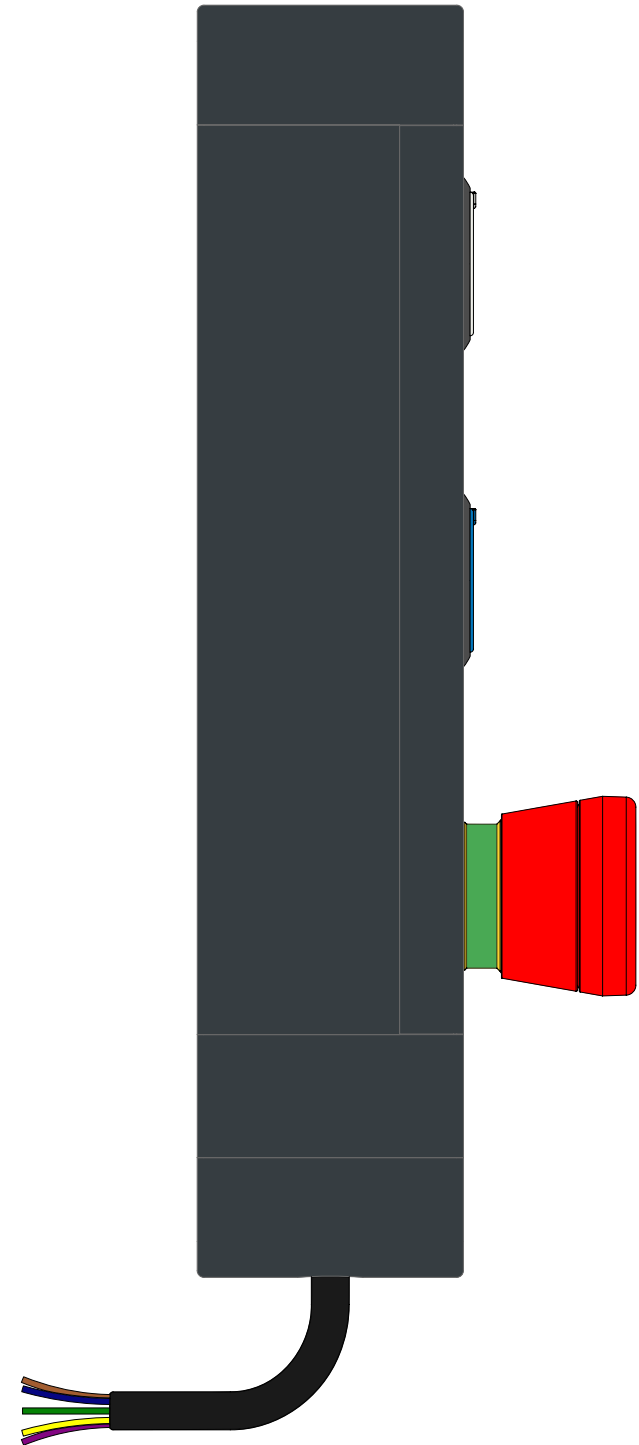

Illuminated button
spring-return

Illuminated button
spring-return

Emergency
push button

	Contacts	Diagram
Device 1	1NO	
Device 2	1NO	
Device 3	2NC	

Connector
Cable length 2m
12 wires at the bottom

N.pin	Cable color	N.pin	Cable color
1	brown	7	black
2	blue	8	grey
3	white	9	red
4	green	10	purple
5	pink	11	grey-pink
6	yellow	12	red-blue