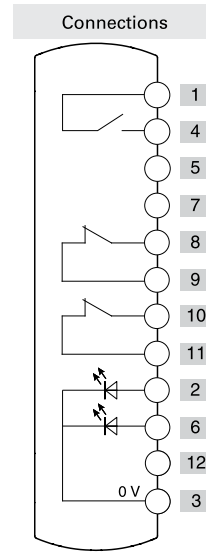

Illuminated
button
spring-return

Closing cap

Emergency
push button

	Contacts	Diagram
Device 1	1NO	
Device 2	/	
Device 3	2NC	

Connector	M12 with 12 pole at the bottom	