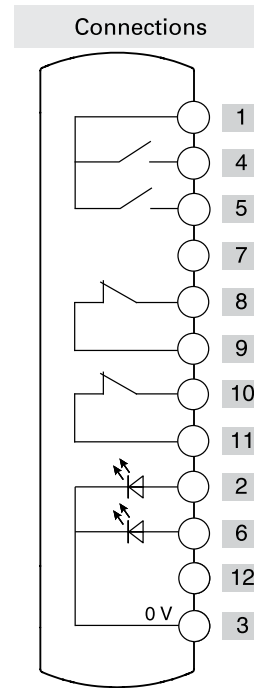

Illuminated  
button  
spring-return

Illuminated  
button  
spring-return

Emergency  
push button

	Contacts	Diagram
Device 1	1NO	
Device 2	1NO	
Device 3	2NC	

Connector	M12 with 12 pole at the bottom	
-----------	-----------------------------------	--