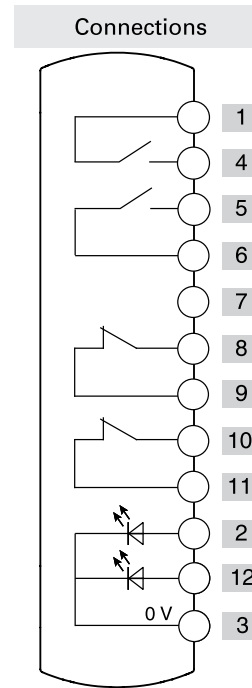

Illuminated
button
spring-return

Illuminated
button
spring-return

Closing cap

	Contacts	Diagram
Device 1	1NO	
Device 2	1NO	
Device 3	2NC	

Connector	M12 with 12 pole at the bottom	
-----------	-----------------------------------	--