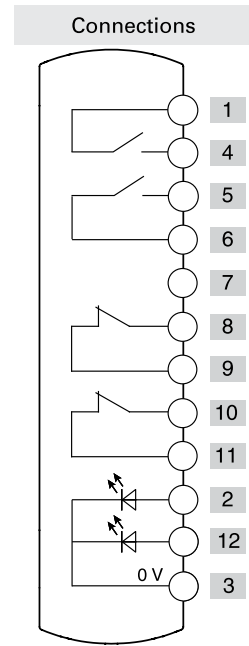

Illuminated button  
spring-return

Illuminated button  
spring-return

Emergency  
push button

	Contacts	Diagram
Device 1	1NO	
Device 2	1NO	
Device 3	2NC	

Connector  
Cable length 5m  
12 wires at the bottom

N.pin	Cable color
1	brown
2	blue
3	white
4	green
5	pink
6	yellow

N.pin	Cable color
7	black
8	grey
9	red
10	purple
11	grey-pink
12	red-blue