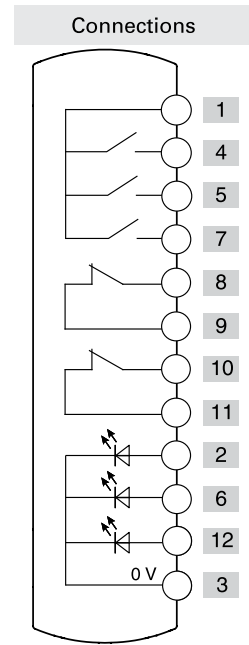

Illuminated button
spring-return

Illuminated button
spring-return

Illuminated button
spring-return

Emergency
push button

	Contacts	Diagram
Device 1	1NO	
Device 2	1NO	
Device 3	1NO	
Device 4	2NC	

Connector
Cable length 10m
12 wires at the bottom

N.pin	Cable color
1	brown
2	blue
3	white
4	green
5	pink
6	yellow

N.pin	Cable color
7	black
8	grey
9	red
10	purple
11	grey-pink
12	red-blue