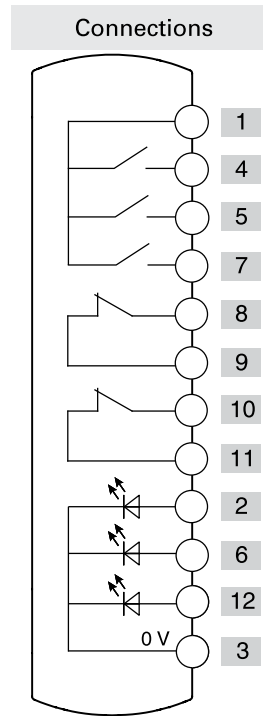

Illuminated
button
spring-return

Illuminated
button
spring-return

Illuminated
button
spring-return

Emergency
push button

	Contacts	Diagram
Device 1	1NO	
Device 2	1NO	
Device 3	1NO	
Device 4	2NC	

Connector	M12 with 12 pole at the side	