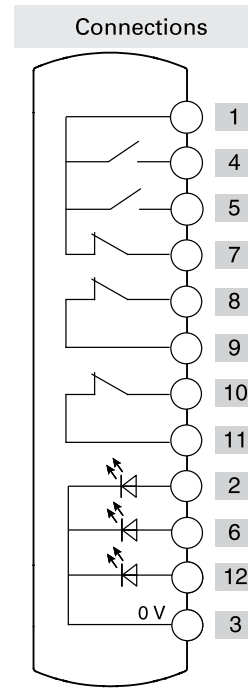

Illuminated
button
spring-return

Illuminated
button
spring-return

Illuminated
button
spring-return

Emergency
push button
illuminated

	Contacts	Diagram
Device 1	1NO	
Device 2	1NO	
Device 3	1NC	
Device 4	2NC	

Connector	M12 with 12 pole at the bottom	