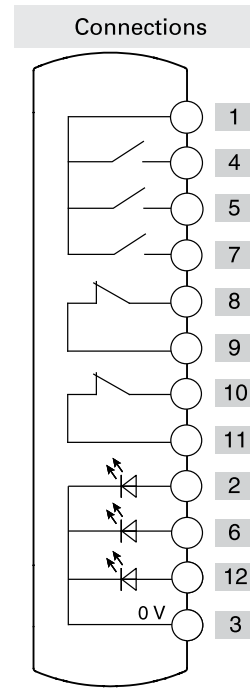

Illuminated
button
spring-return

Illuminated
button
spring-return

Illuminated
button
spring-return

Emergency
push button

	Contacts	Diagram
Device 1	1NO	
Device 2	1NO	
Device 3	1NO	
Device 4	2NC	

Connector	M12 with 12 pole at the bottom	
-----------	-----------------------------------	--