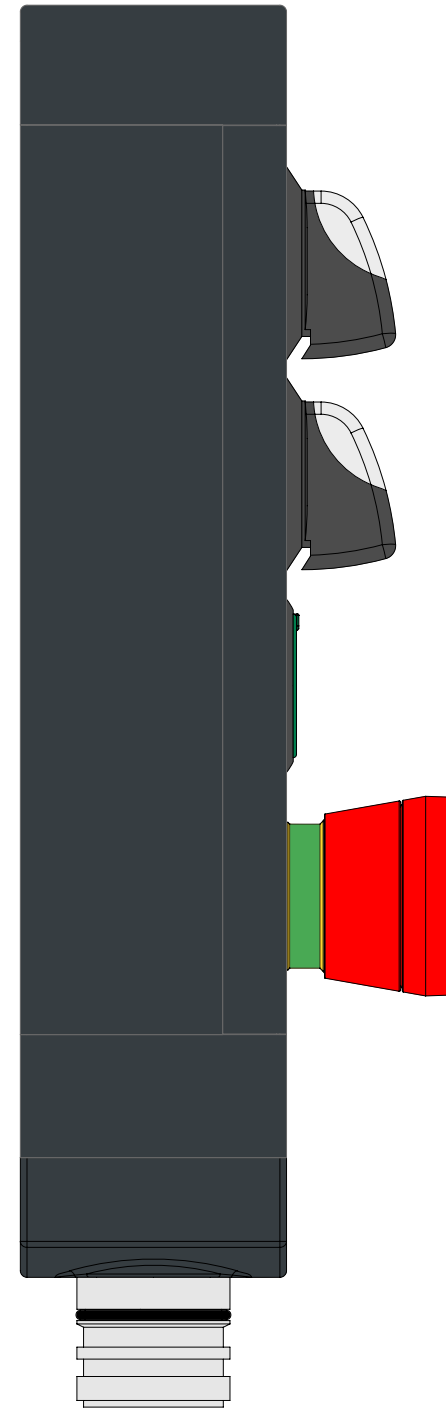

Illuminated selector switch  
3 positions  
▽

Illuminated selector switch  
3 positions  
▽

Illuminated button  
spring-return

Emergency push button

	Contacts	Diagram
Device 1	2NO	
Device 2	2NO	
Device 3	1NO	
Device 4	2NC	

Connector

M23 with 19 pole  
at the bottom