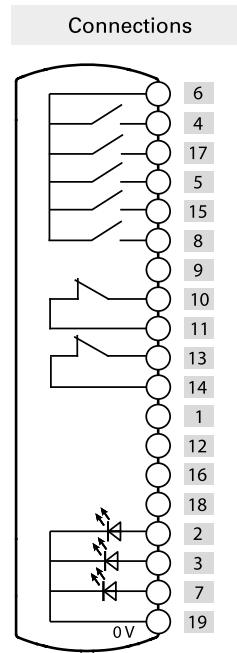

Illuminated selector switch  
3 positions  
▽

Illuminated selector switch  
3 positions  
▽

Illuminated button  
spring-return

Emergency push button

	Contacts	Diagram
Device 1	2NO	
Device 2	2NO	
Device 3	1NO	
Device 4	2NC	

Connector

M23 with 19 pole  
at the bottom