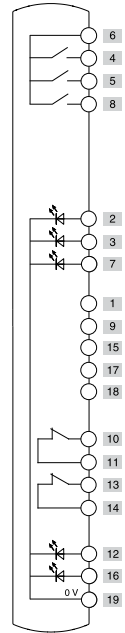

Illuminated button spring-return

Illuminated button spring-return

Illuminated button spring-return

Indicator light

Indicator light

Emergency push button

	Contacts	Diagram
Device 1	1NO	6 — 4 2 — LED
Device 2	1NO	6 — 5 3 — LED
Device 3	1NO	6 — 8 7 — LED
Device 4	/	12 — LED
Device 5	/	16 — LED
Device 6	2NC	10 — 11 13 — 14

Connections

Connector

M23 with 19 pole at the bottom