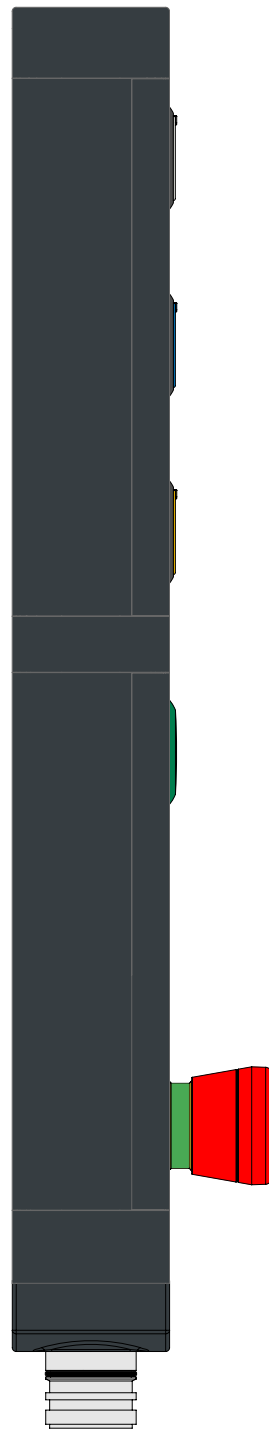

Illuminated button spring-return

Illuminated button spring-return

Illuminated button spring-return

Indicator light

Indicator light

Emergency push button

	Contacts	Diagram
Device 1	1NO	6 — 4 2 — LED
Device 2	1NO	6 — 5 3 — LED
Device 3	1NO	6 — 8 7 — LED
Device 4	/	12 — LED
Device 5	/	16 — LED
Device 6	2NC	10 — 11 13 — 14

Connections

Connector

M23 with 19 pole at the bottom